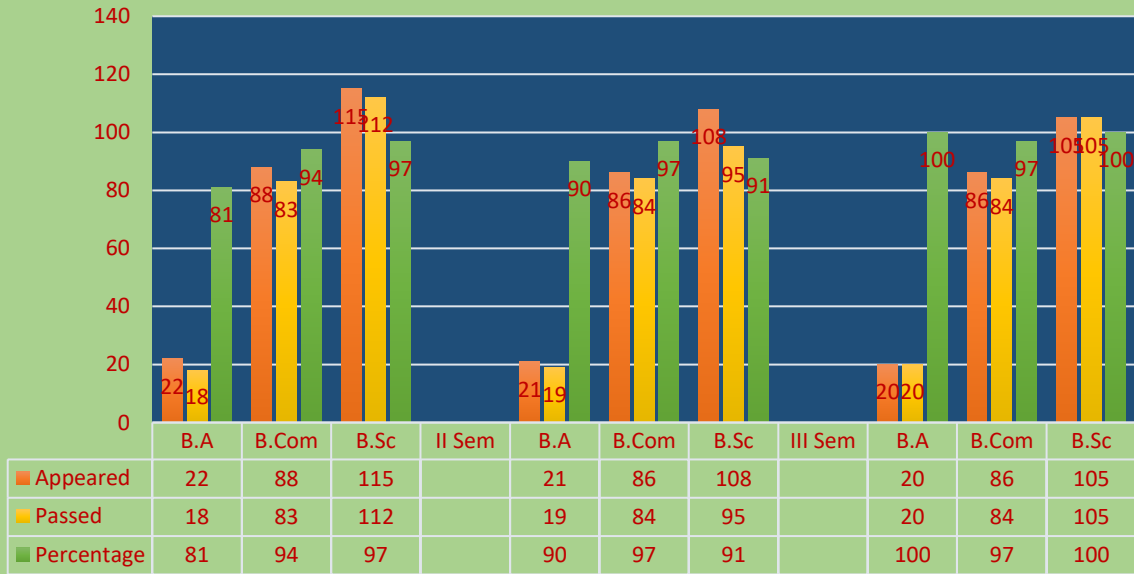

A.S.D GOVERNMENT DEGREE COLLEGE FOR WOMEN(A), KAKINADA

PROGRAMME WISE RESULT ANALYSIS 2022-23 (Batch)

GENERAL TELUGU- SEMESTER -III

S.No.	Programmes	Credentials / Specialisation	No. of students appeared for the Sem Exam	No. of students passed	Pass Percentage
1	B.A.	HEP	20	20	100
2	B.COM	General&CA	86	84	97
3	B.SC.	CBZ, CBMB, CZAqc, CBHt MPC, HSc, MPCs	105	105	100

2022-23 GENERAL TELUGU RESULT ANALYSIS

■ Appeared
■ Passed
■ Percentage