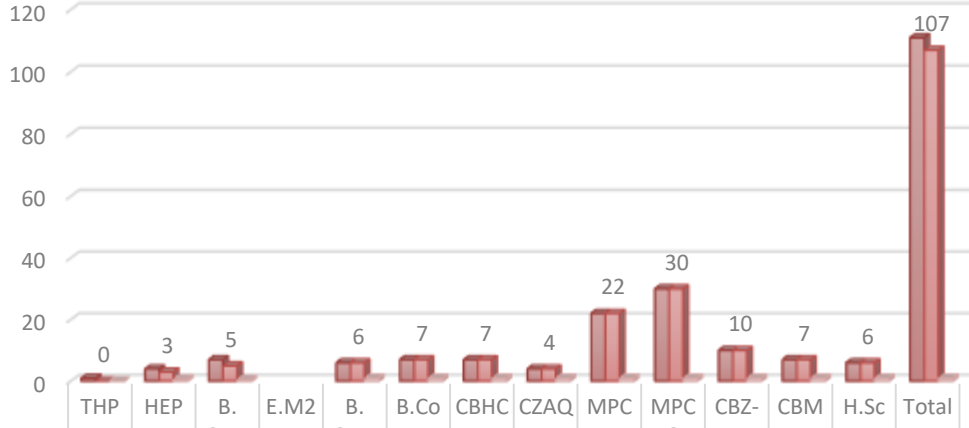

Department of Sanskrit 2022-23

GroupWaiseResultOctoberIIsem

■ Appeared	1	4	7		6	7	7	4	22	30	10	7	6	111
■ Passed	0	3	5		6	7	7	4	22	30	10	7	6	107
■ Percentage	0%	75%	58%		100%	100%	100%	100%	100%	100%	100%	100%	100%	96.39%

■ Appeared ■ Passed ■ Percentage