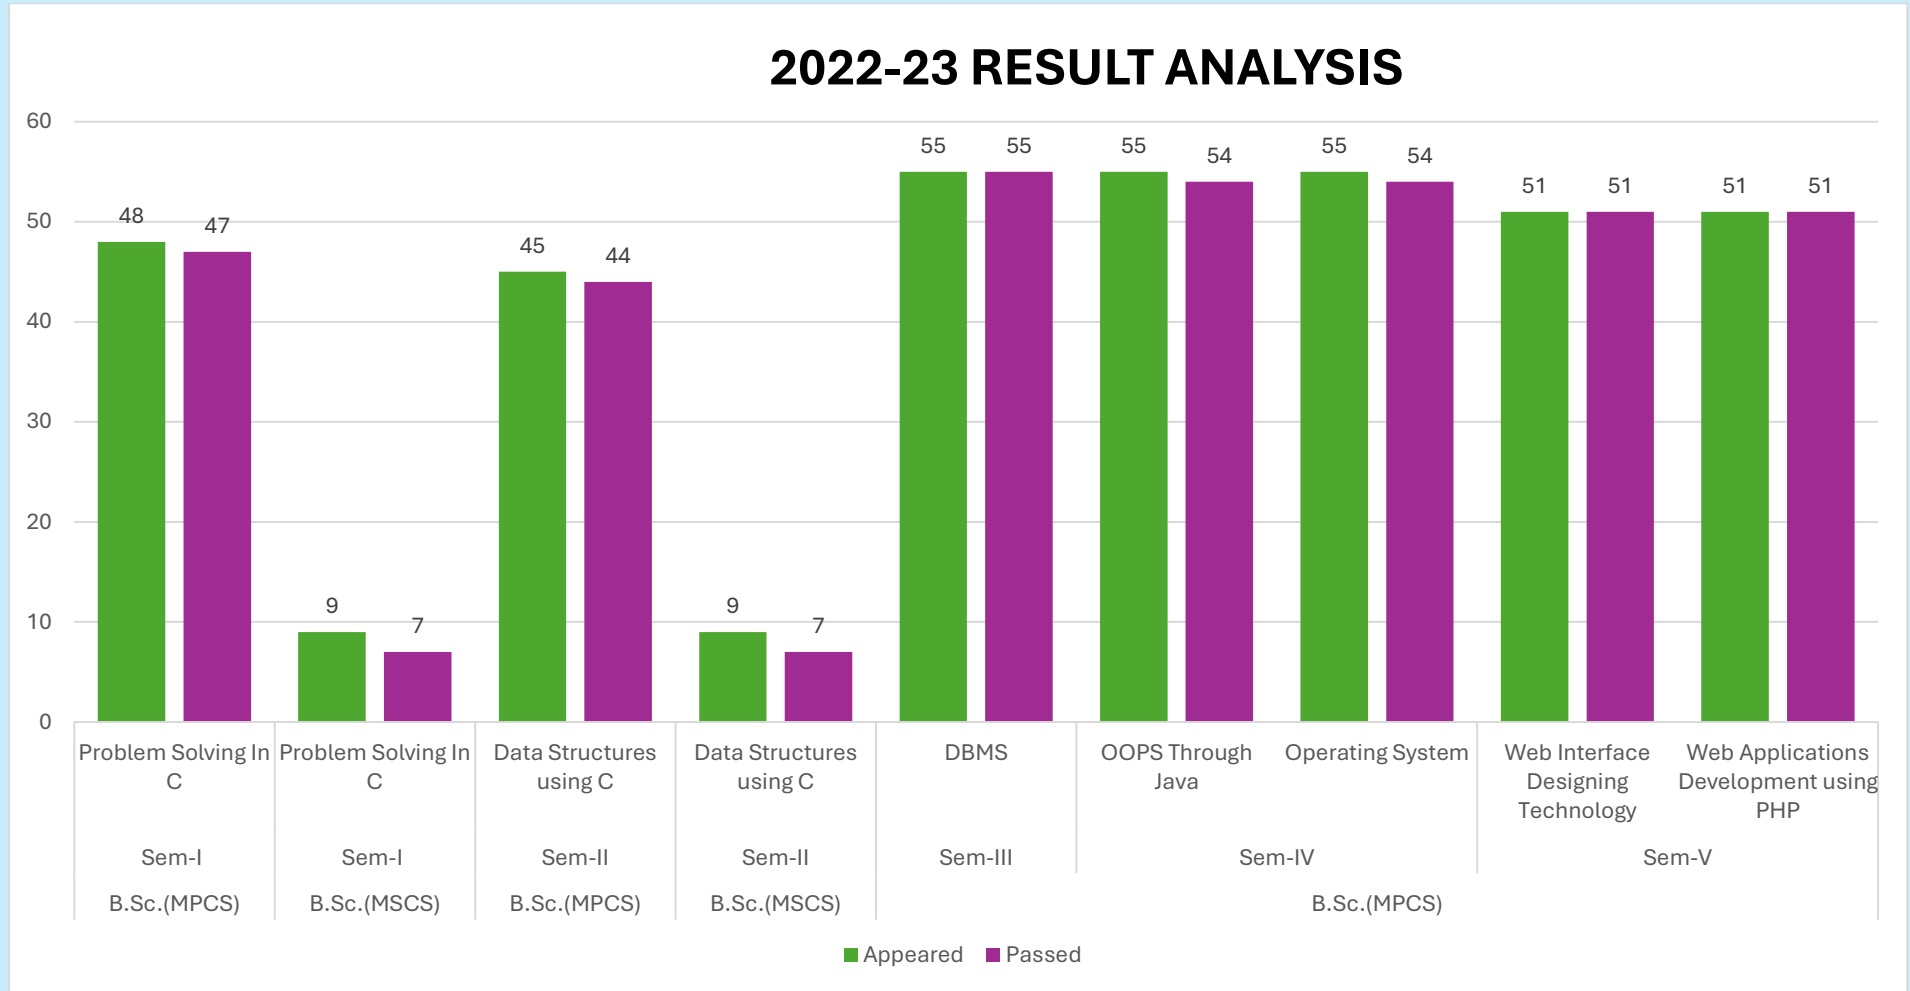

A.S.D GOVERNMENT DEGREE COLLEGE FOR WOMEN(A)

KAKINADA

DEPARTMENT OF COMPUTER SCIENCE

B.Sc.(MPCS) & B.Sc.(MSCS)

A.S.D GOVERNMENT DEGREE COLLEGE FOR WOMEN(A)

KAKINADA

DEPARTMENT OF COMPUTER SCIENCE

B.Com.(Computer Applications)

2022-23 RESULT ANALYSIS