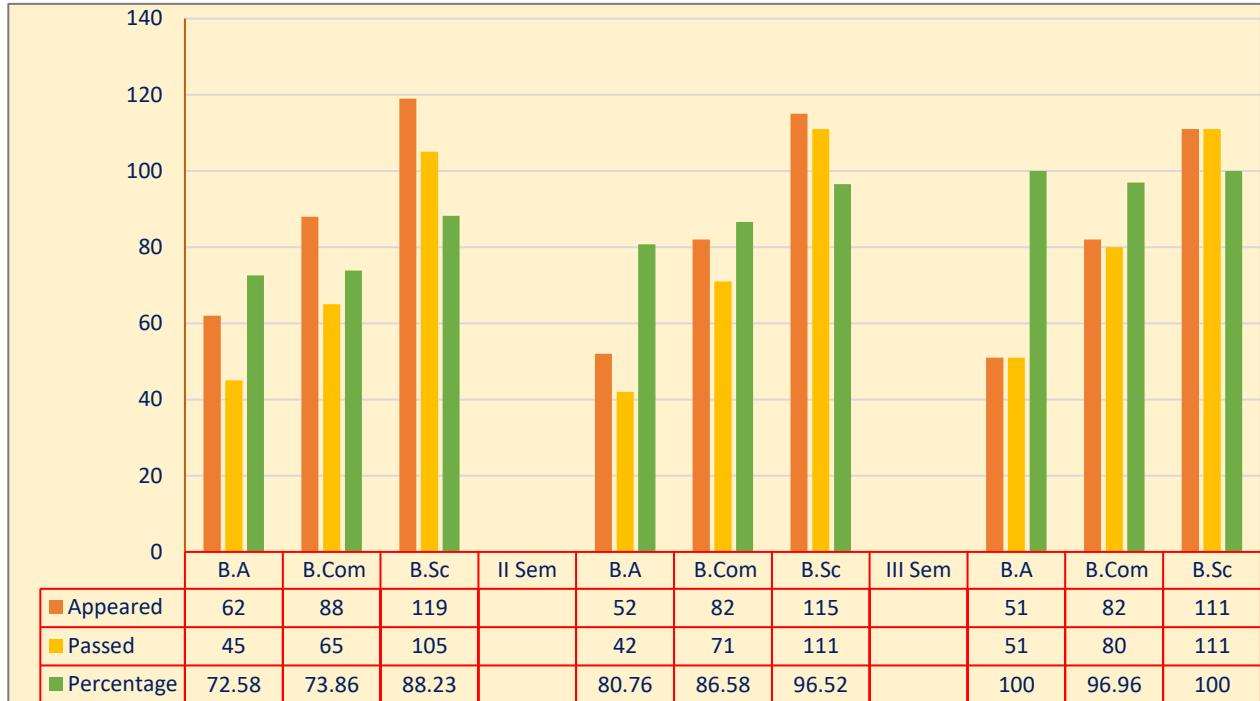

A.S.D GOVERNMENT DEGREE COLLEGE FOR WOMEN(A), KAKINADA

PROGRAMME WISE RESULT ANALYSIS 2020-21

GENERAL TELUGU