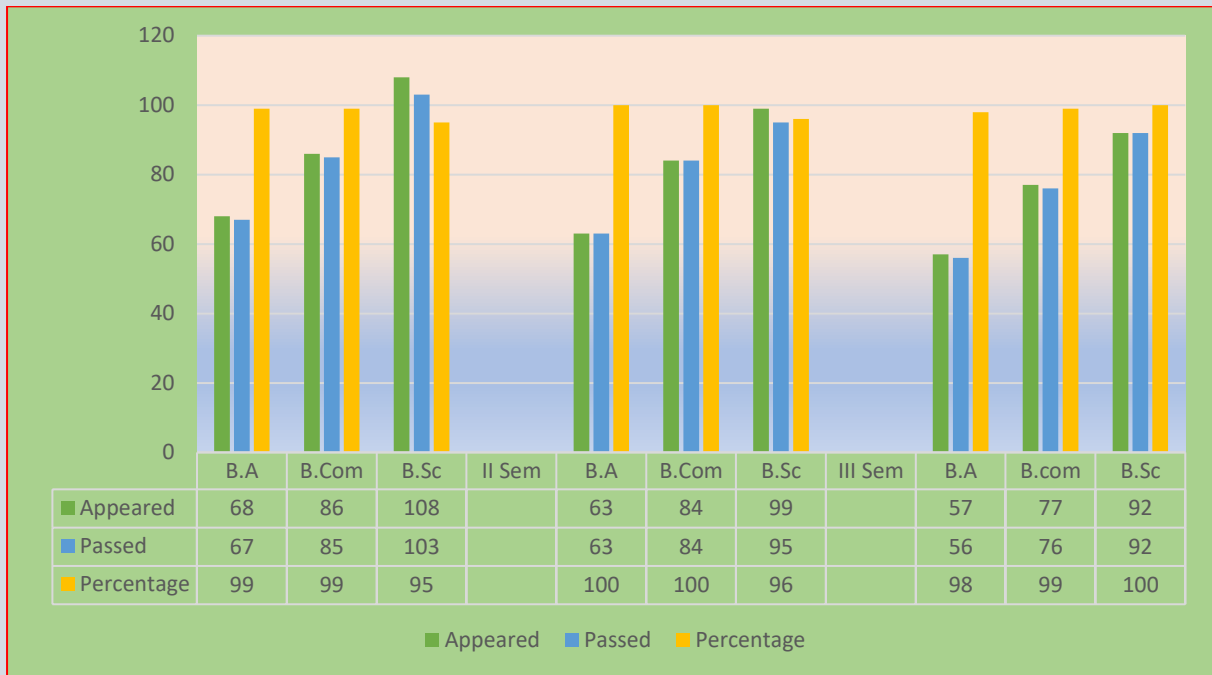

A.S.D GOVERNMENT DEGREE COLLEGE FOR WOMEN(A), KAKINADA

PROGRAMME WISE RESULT ANALYSIS 2018-19(Batch)

GENERAL TELUGU