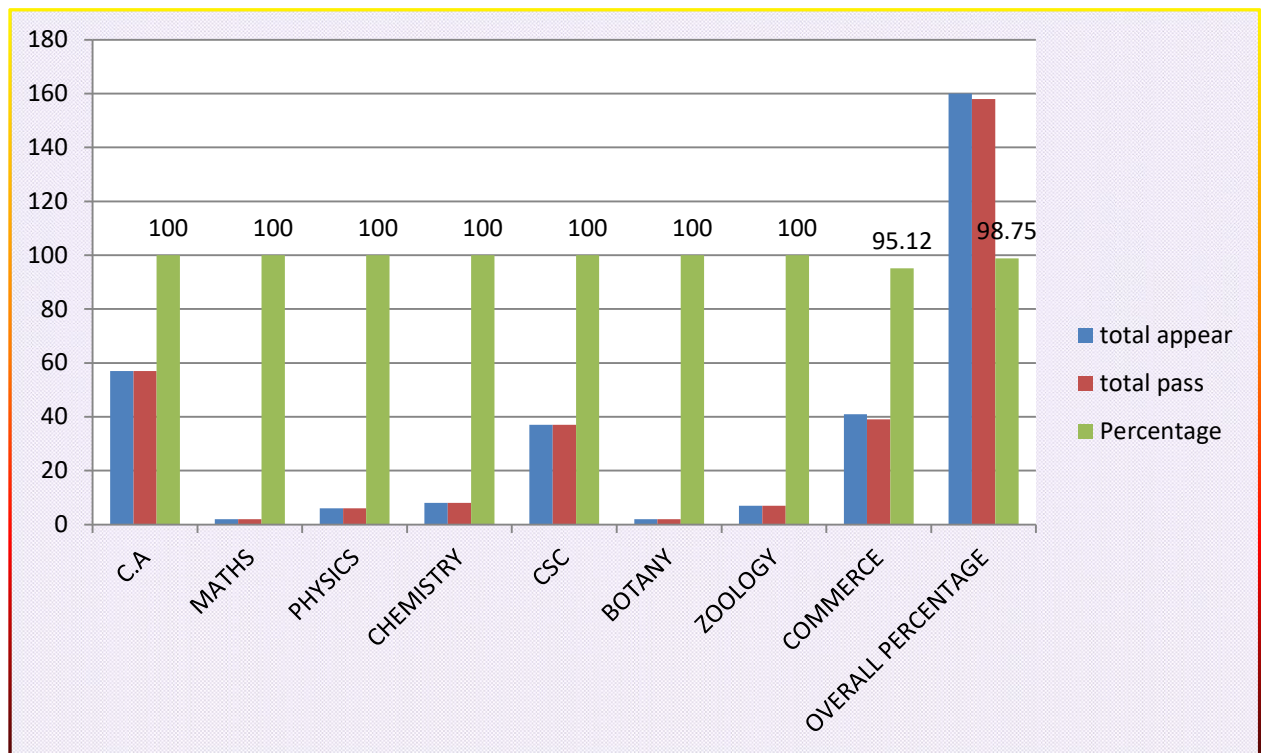

BUSINESS WRITING RESULT ANALYSIS