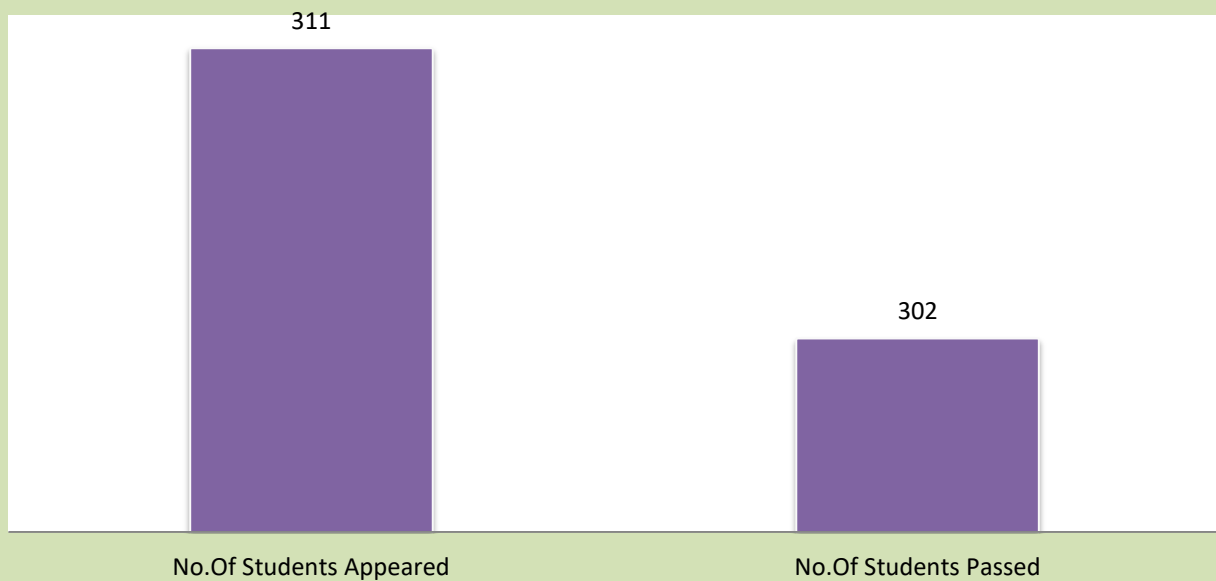

Sem III	MPC	PDL20302L	Personality Development & Leadership	3	3	3	100%
Sem III	MPCs	PDL20302L	Personality Development & Leadership	15	15	15	100%
Sem III	MSCs	PDL20302L	Personality Development & Leadership	6	6	6	100%
Sem III	CBMB	PDL20302L	Personality Development & Leadership	11	11	11	100%
Sem III	CZAqt	PDL20302L	Personality Development & Leadership	13	13	13	100%
Sem III	CBHC	PDL20302L	Personality Development & Leadership	12	12	12	100%
Sem III	HSc	PDL20302L	Personality Development & Leadership	6	6	6	100%
			Overall %	221	220	215	98.00%

2023-24 I- SEMESTER GENERAL ENGLISH