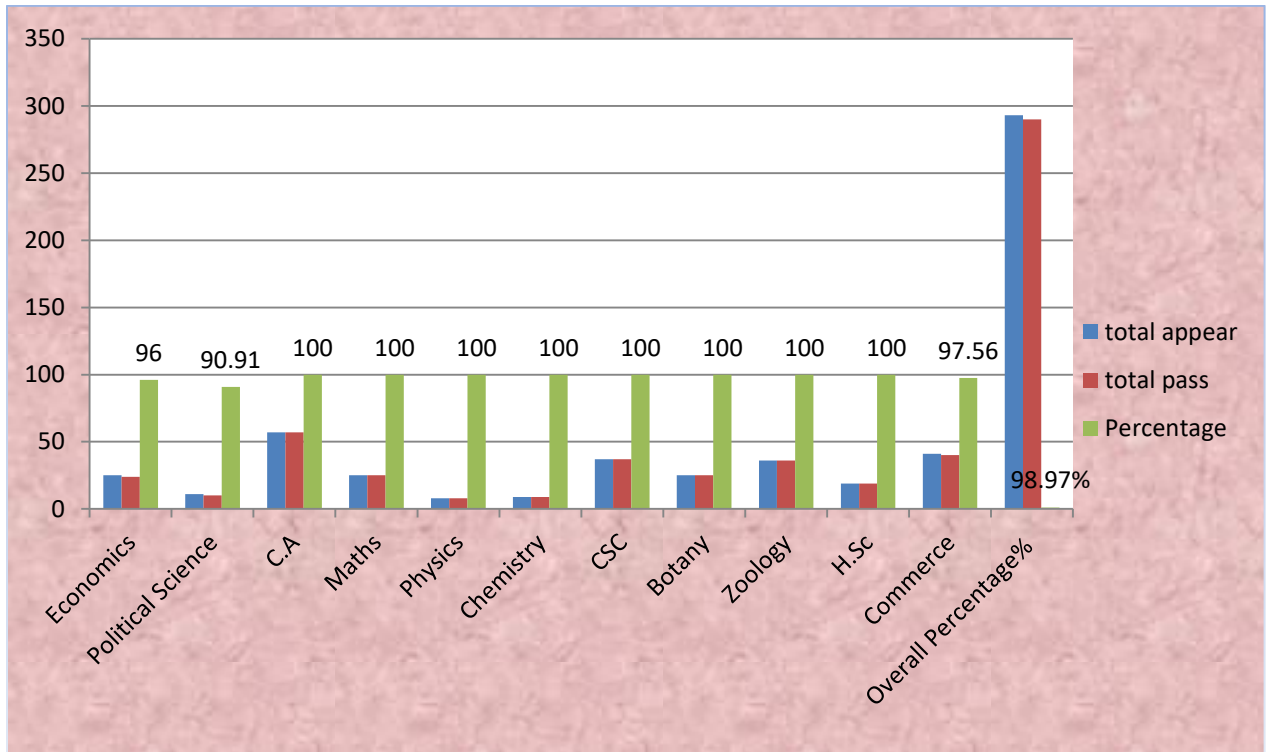

II SEM GENERAL ENGLISH RESULT ANALYSIS