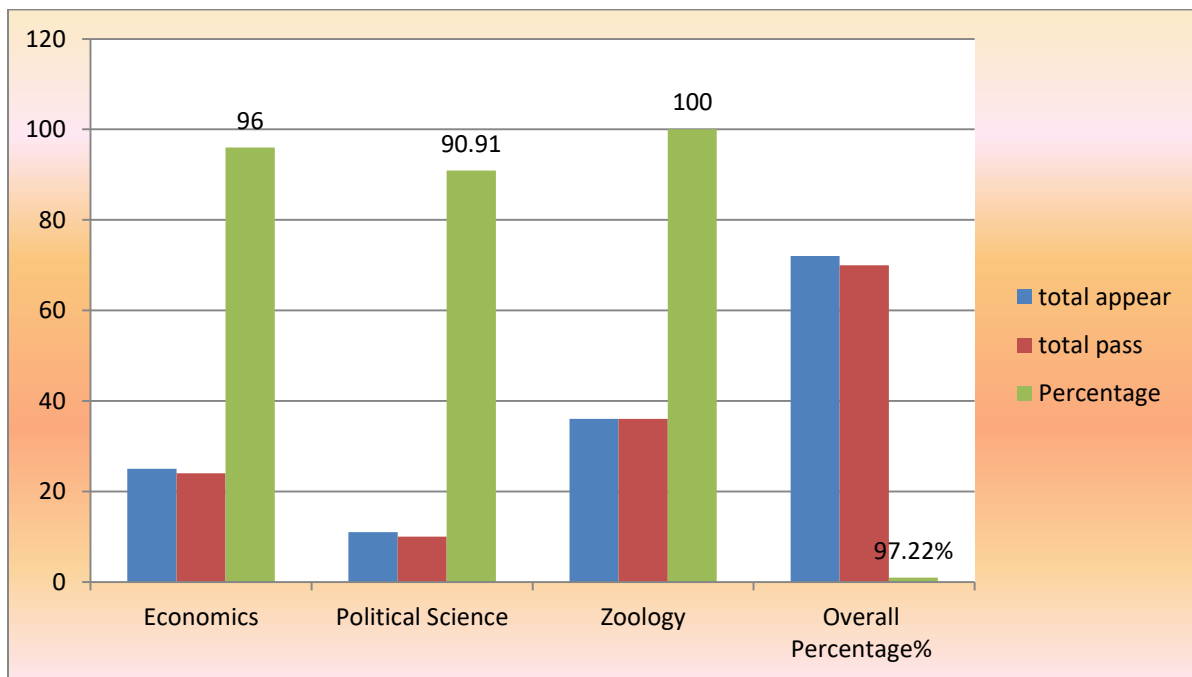

A.S.D.GOVERNMENT DEGREE COLLEGE FOR WOMEN AUTONOMOUS , KAKINADA						
DEPARTMENT OF ENGLISH						
Dr.P.Santhi II SEMESTER ENGLISH RESULT ANALYSIS 2023-24						
S.No	Section	Subject	total registered	total appear	total pass	Percentage
1	Economics	English	26	25	24	96
2	Political Science	English	11	11	10	90.91
3	Zoology	English	37	36	36	100
Overall Percentage%			74	72	70	97.22%

A.S.D.GOVERNMENT DEGREE COLLEGE FOR WOMEN AUTONOMOUS , KAKINADA						
DEPARTMENT OF ENGLISH						
Dr.P.Santhi II SEMESTER BUSINESS WRITING RESULT ANALYSIS 2023-24						
S.No	Section	Subject	total registered	total appear	total pass	Percentage
1	C.A	B.W	59	57	57	100
Overall Percentage%			59	57	57	100