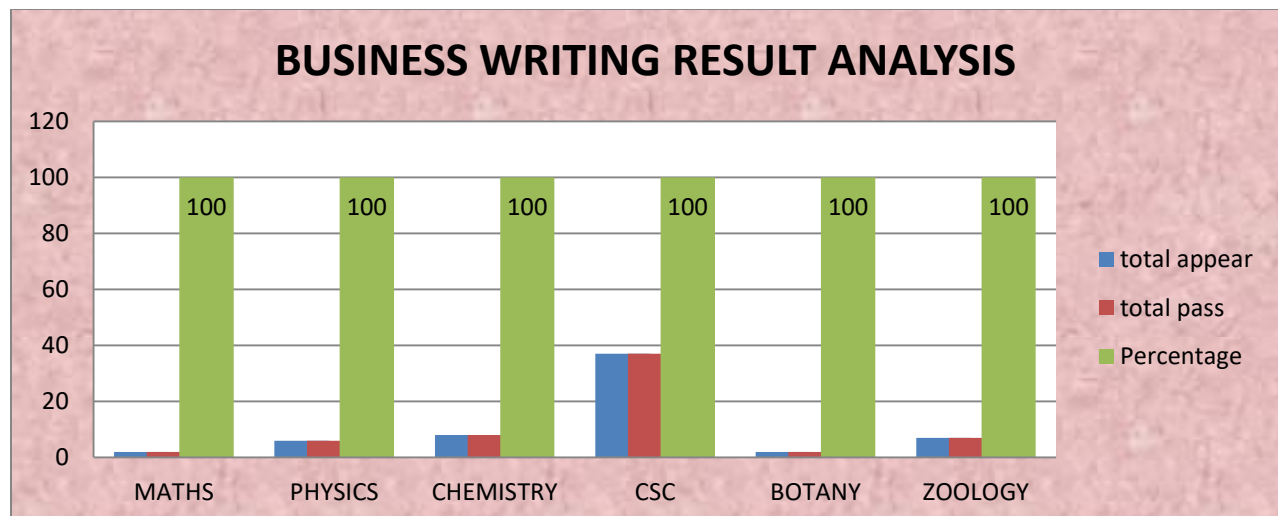

A.S.D.GOVERNMENT DEGREE COLLEGE FOR WOMEN AUTONOMOUS , KAKINADA						
DEPARTMENT OF ENGLISH						
B.N.Prathyusha II SEMESTER ENGLISH RESULT ANALYSIS 2023-24						
S.No	Section	Subject	total registered	total appear	total pass	Percentage
1	Maths	English	25	25	25	100
2	Physics	English	8	8	8	100
3	Botany	English	25	25	25	100
4	H.Sc	English	20	19	19	100
5	Commerce	English	41	41	40	97.56
Overall Percentage%			119	118	117	99.15%

A.S.D.GOVERNMENT DEGREE COLLEGE FOR WOMEN AUTONOMOUS , KAKINADA						
DEPARTMENT OF ENGLISH						
B.N.Prathyusha II SEMESTER BUSINESS WRITING RESULT ANALYSIS 2023-24						
S.No	Section	Subject	total registered	total appear	total pass	Percentage
1	MATHS	B.W	2	2	2	100
2	PHYSICS	B.W	7	6	6	100
3	CHEMISTRY	B.W	8	8	8	100
4	CSC	B.W	37	37	37	100
5	BOTANY	B.W	2	2	2	100
6	ZOOLOGY	B.W	7	7	7	100
Overall Percentage%			63	62	62	100%