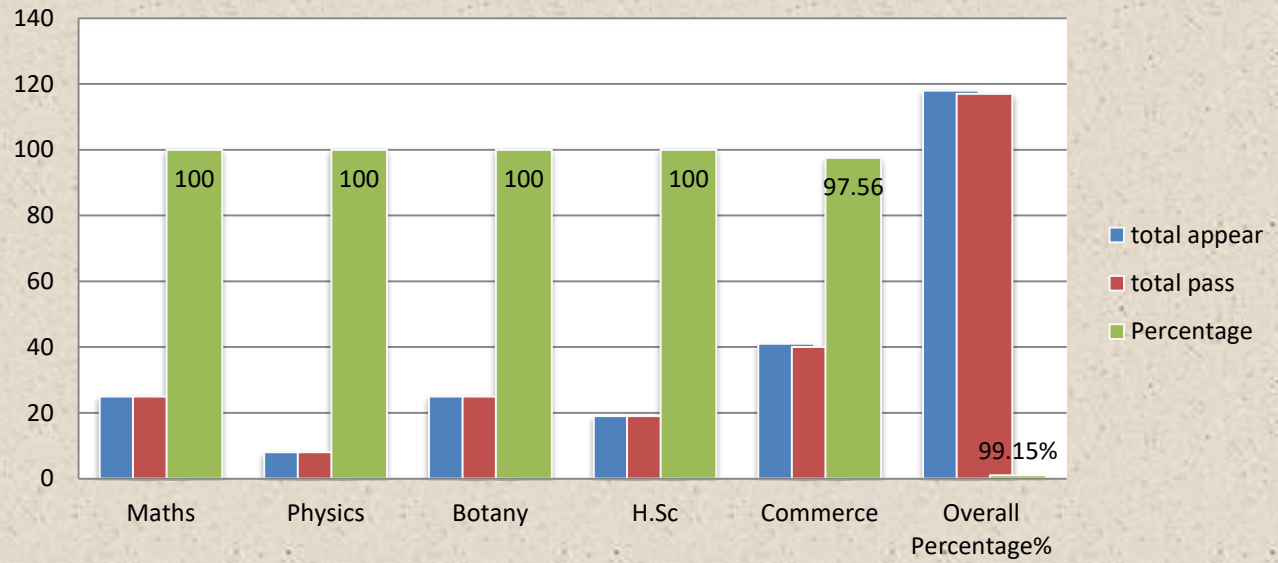

II SEM ENGLISH RESULT ANALYSIS

Signature

V. Ananta Lakshmi
Signature of the Principal
PRINCIPAL
A.S.D. GOVT. DEGREE COLLEGE (W)
AUTONOMOUS
KAKINADA