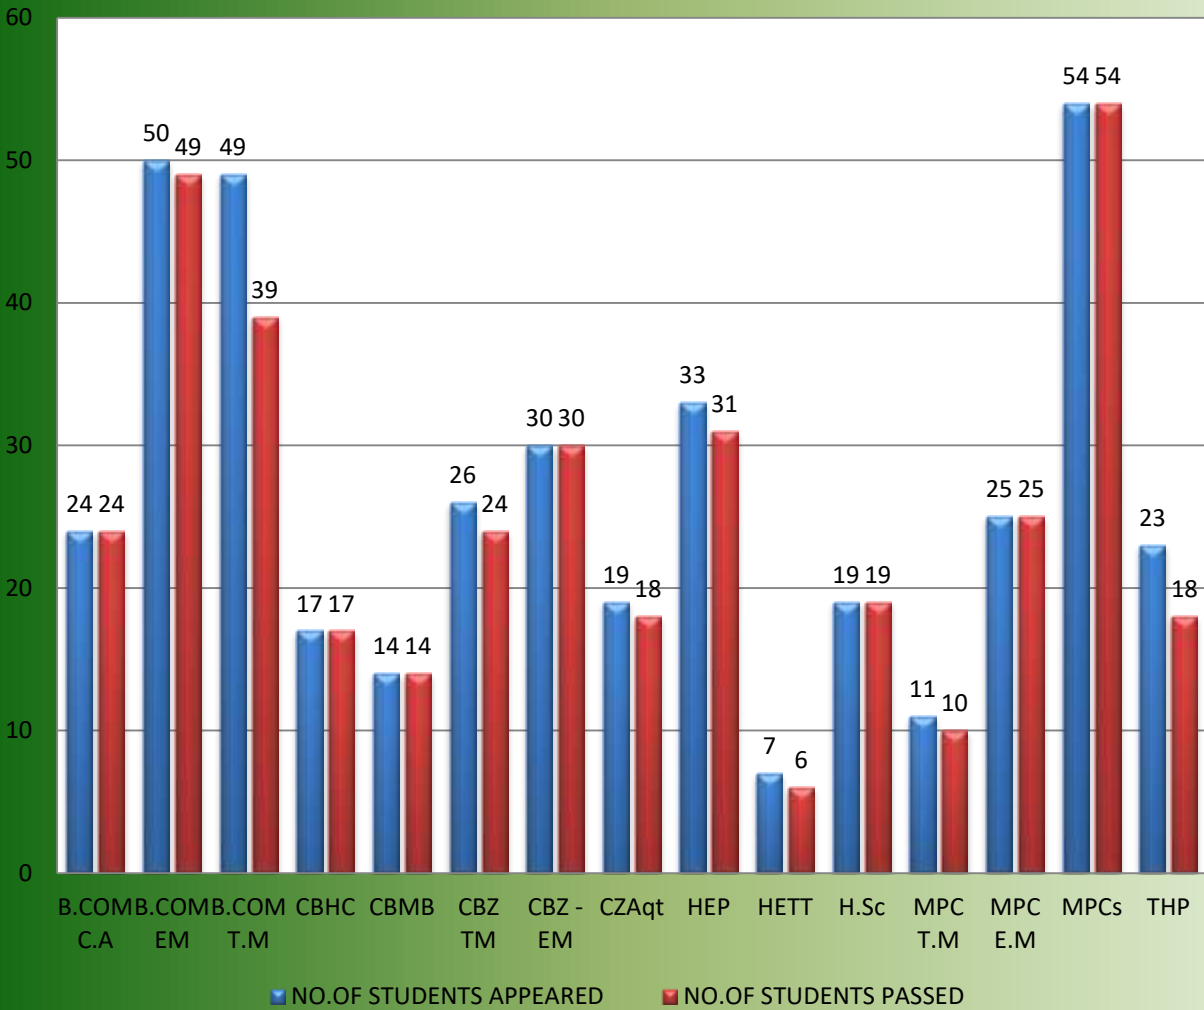

A.S.D.GOVERNMENT DEGREE COLLEGE FOR WOMEN AUTONOMOUS KAKINADA

DEPARTMENT OF ENGLISH

SEMESTER -II 2020-21

GROUP	NO.OF STUDENTS ENROLLED	NO.OF STUDENTS APPEARED	NO.OF STUDENTS PASSED	PASS %
B.COM C.A	24	24	24	100%
B.COM EM	50	50	49	98%
B.COM T.M	49	49	39	79%
CBHC	17	17	17	100%
CBMB	14	14	14	100%
CBZ TM	26	26	24	92%
CBZ -EM	30	30	30	100%
CZAqt	19	19	18	94%
HEP	33	33	31	93%
HETT	7	7	6	85%
H.Sc	19	19	19	100%
MPC T.M	11	11	10	90%
MPC E.M	25	25	25	100%
MPCs	54	54	54	100%
THP	23	23	18	78%
OVERALL%	401	401	378	94%

SEMESTER II 2020-21 RESULT ANALYSIS

Signature

V. N. R. D.
PRINCIPAL
A.S.D. GOVT. DEGREE COLLEGE (W)
AUTONOMOUS
KAKINADA