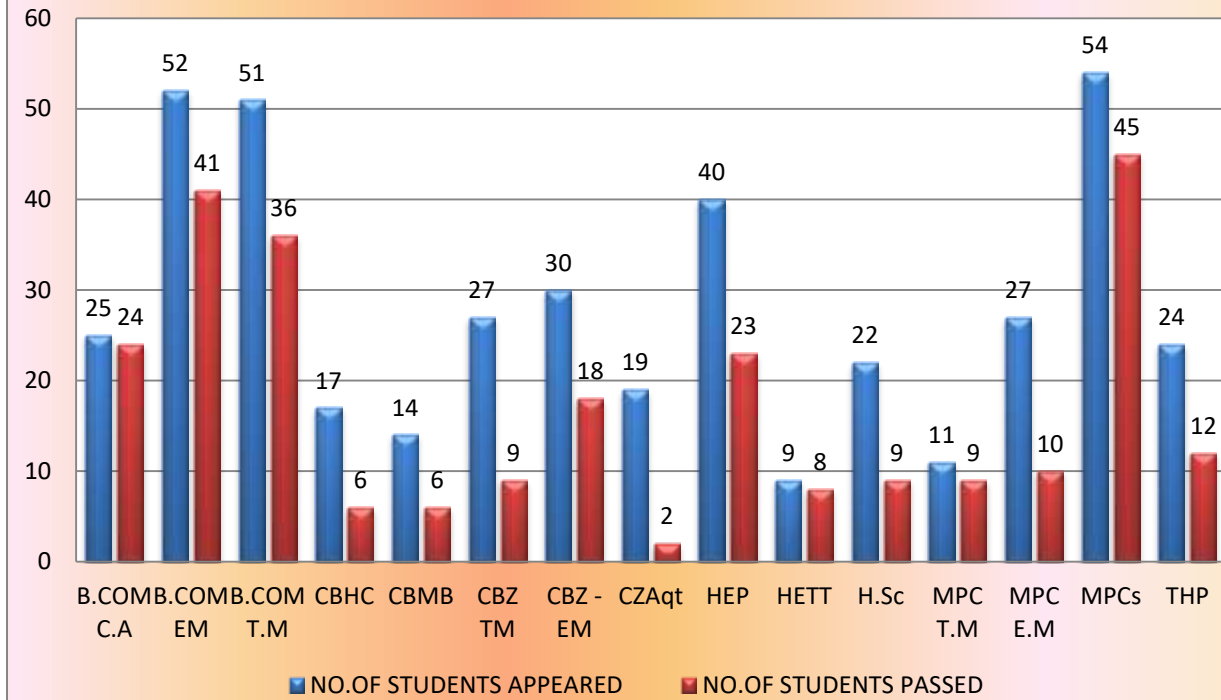

A.S.D.GOVERNMENT DEGREE COLLEGE FOR WOMEN AUTONOMOUS, KAKINADA

DEPARTMENT OF ENGLISH 2020-2021 RESULT ANALYSIS

A.S.D.GOVERNMENT DEGREE COLLEGE FOR WOMEN AUTONOMOUS KAKINADA				
DEPARTMENT OF ENGLISH				
SEMESTER -I 2020-21 Result Analysis				
GROUP	NO.OF STUDENTS ENROLLED	NO.OF STUDENTS APPEARED	NO.OF STUDENTS PASSED	PASS %
B.COM C.A	25	25	24	96%
B.COM EM	52	52	41	78.80%
B.COM T.M	51	51	36	60.00%
CBHC	17	17	6	35%
CBMB	14	14	6	42.86%
CBZ TM	27	27	9	33.33%
CBZ -EM	30	30	18	60%
CZAqt	19	19	2	11%
HEP	40	40	23	57.50%
HETT	9	9	8	88.80%
H.Sc	22	22	9	40.90%
MPC T.M	11	11	9	81.80%
MPC E.M	27	27	10	37%
MPCs	54	54	45	83.33%
THP	24	24	12	50%
OVERALL%	422	422	258	61%

SEMESTER I 2020-21 RESULT ANALYSIS

Signature

PRINCIPAL
A.S.D. GOVT. DEGREE COLLEGE (W)
AUTONOMOUS
KAKINADA