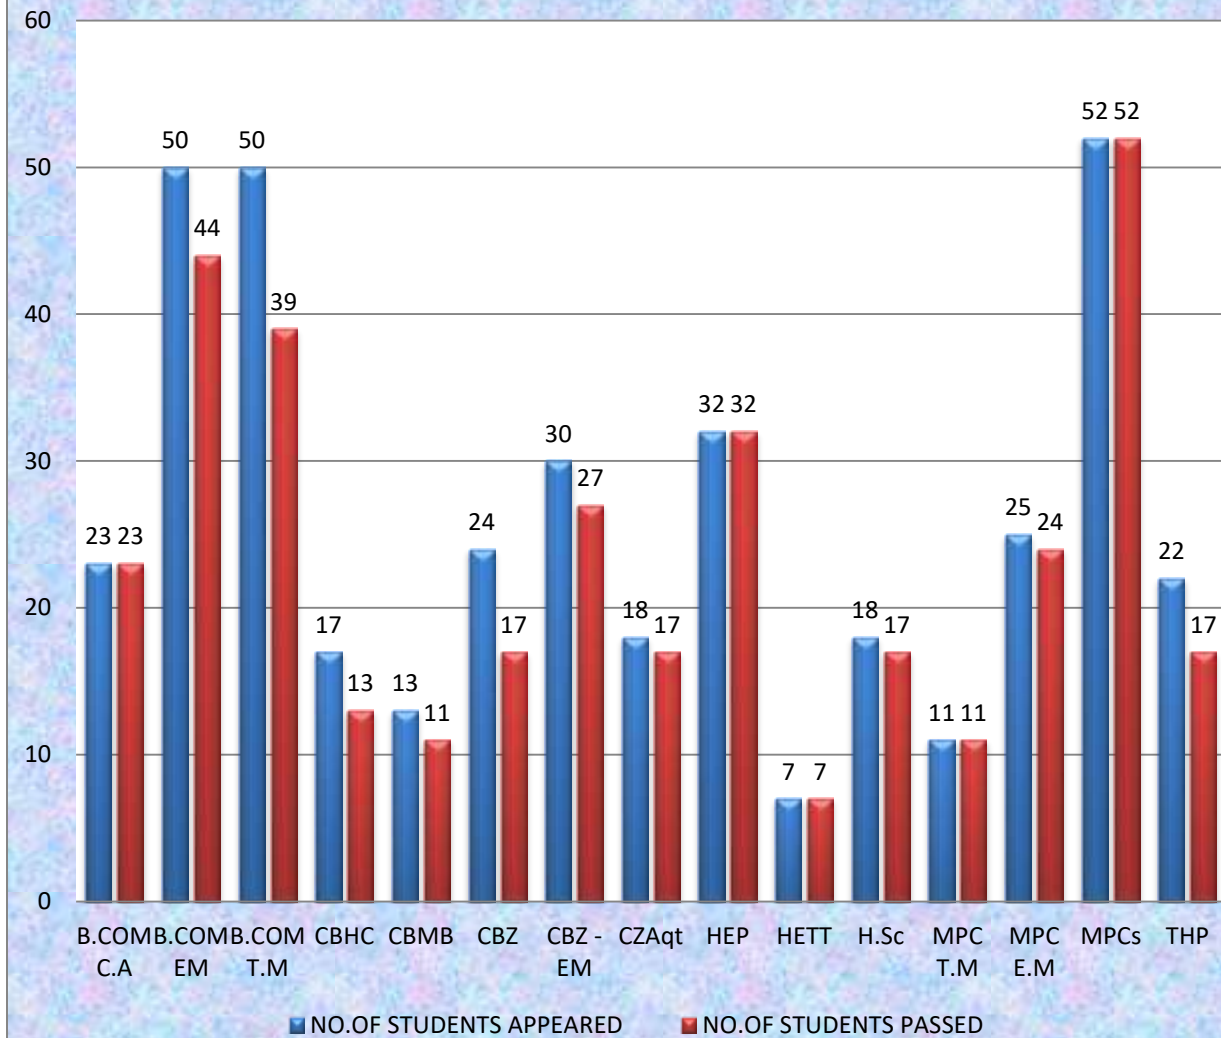

**A.S.D.GOVERNMENT DEGREE COLLEGE FOR WOMEN AUTONOMOUS
KAKINADA**

SEMESTER -III 2020-21

GROUP	NO.OF STUDENTS ENROLLED	NO.OF STUDENTS APPEARED	NO.OF STUDENTS PASSED	PASS %
B.COM C.A	23	23	23	100%
B.COM EM	50	50	44	88%
B.COM T.M	50	50	39	78%
CBHC	17	17	13	76%
CBMB	13	13	11	84%
CBZ	24	24	17	70%
CBZ -EM	30	30	27	90%
CZAqt	18	18	17	94%
HEP	32	32	32	100%
HETT	7	7	7	100%
H.Sc	18	18	17	94%
MPC T.M	11	11	11	100%
MPC E.M	25	25	24	96%
MPCs	52	52	52	100%
THP	22	22	17	77%
OVERALL%	392	392	351	89.54%

SEMESTER III 2020-21 RESULT ANALYSIS

Suryate

PRINCIPAL
A.S.D. GOVT. DEGREE COLLEGE (W)
AUTONOMOUS
KAKINADA