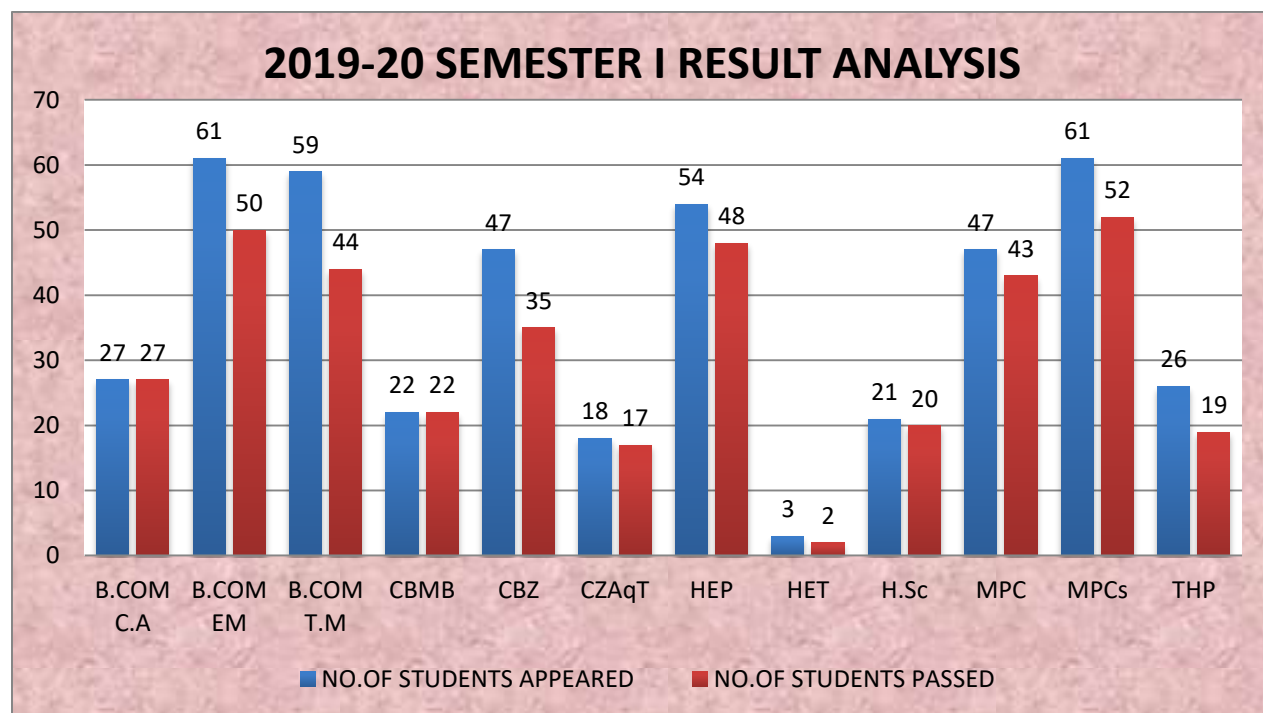

A.S.D.GOVERNMENT COLLEGE FOR WOMEN AUTONOMOUS, KAKINADA
DEPARTMENT OF ENGLISH 2019-20 RESULT ANALYSIS

A.S.D.GOVERNMENT DEGREE COLLEGE FOR WOMEN AUTONOMOUS KAKINADA				
DEPARTMENT OF ENGLISH				
SEMESTER -I 2019-20 Result Analysis				
GROUP	NO.OF STUDENTS ENROLLED	NO.OF STUDENTS APPEARED	NO.OF STUDENTS PASSED	PASS %
B.COM C.A	27	27	27	100
B.COM EM	61	61	50	81.96%
B.COM T.M	59	59	44	74.57
CBMB	22	22	22	100
CBZ	47	47	35	74.46
CZAqT	18	18	17	94.44
HEP	54	54	48	88
HET	3	3	2	66.66
H.Sc	21	21	20	95.21
MPC	47	47	43	91.48
MPCs	61	61	52	85.24
THP	26	26	19	73.07
TOTAL	446	446	379	84.98%