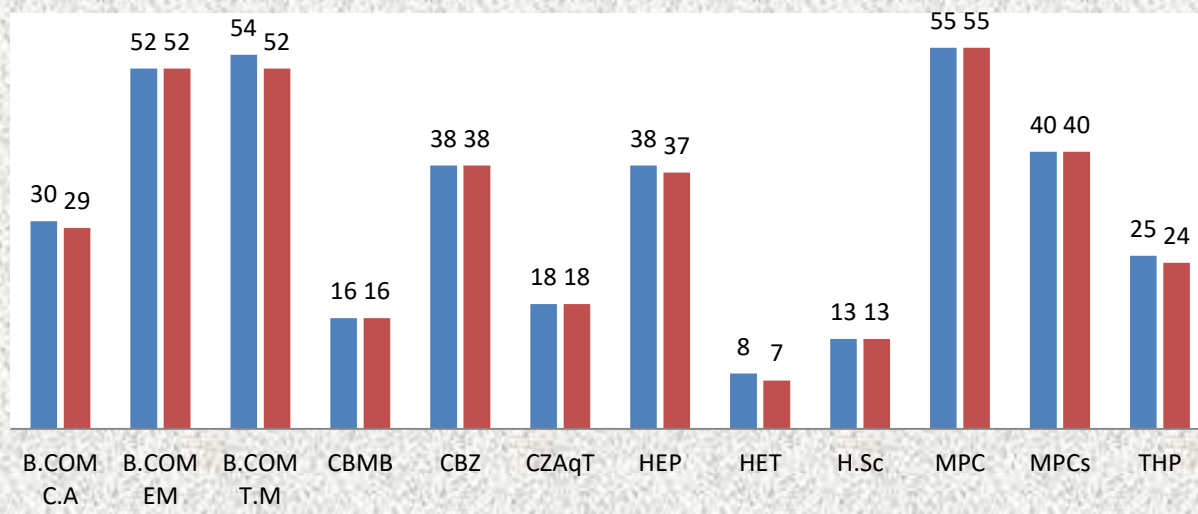

**A.S.D.GOVERNMENT DEGREE COLLEGE FOR WOMEN AUTONOMOUS
KAKINADA**

DEPARTMENT OF ENGLISH

SEMESTER -III CSS 2019-20

GROUP	NO.OF STUDENTS ENROLLED	NO.OF STUDENTS APPEARED	NO.OF STUDENTS PASSED	PASS %
B.COM C.A	30	30	29	96.66
B.COM EM	52	52	52	100
B.COM T.M	54	54	52	96.29
CBMB	16	16	16	100
CBZ	38	38	38	100
CZAqT	18	18	18	100
HEP	38	38	37	97.36
HET	8	8	7	87.5
H.Sc	13	13	13	100
MPC	55	55	55	100
MPCs	40	40	40	100
THP	25	25	24	96
TOTAL	387	387	381	98.45%

SEMESTER III CSS 2019-20

■ NO.OF STUDENTS APPEARED   ■ NO.OF STUDENTS PASSED