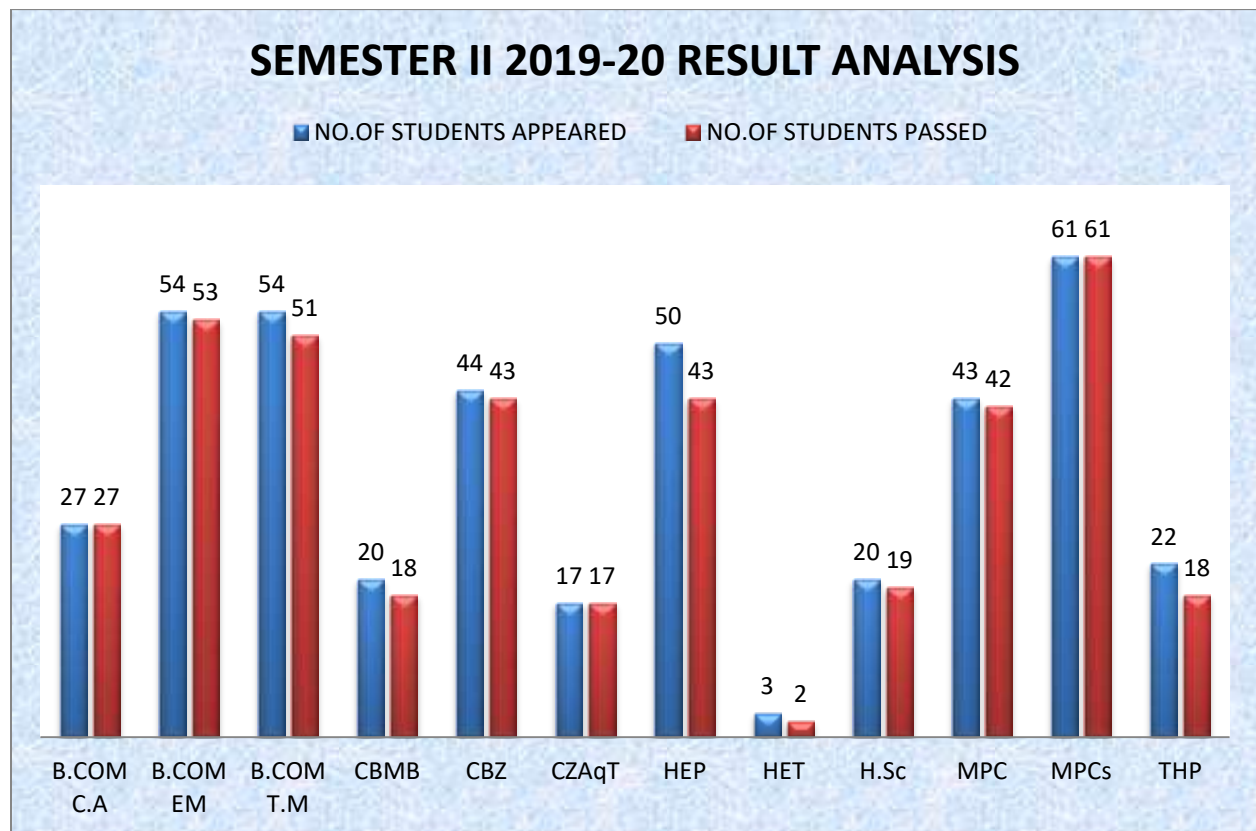

A.S.D.GOVERNMENT DEGREE COLLEGE FOR WOMEN AUTONOMOUS KAKINADA				
DEPARTMENT OF ENGLISH				
SEMESTER -II 2019-20				
GROUP	NO.OF STUDENTS ENROLLED	NO.OF STUDENTS APPEARED	NO.OF STUDENTS PASSED	PASS %
B.COM C.A	27	27	27	100
B.COM EM	54	54	53	98.14
B.COM T.M	54	54	51	94.44
CBMB	20	20	18	90
CBZ	44	44	43	97.7
CZAqT	17	17	17	100
HEP	50	50	43	86
HET	3	3	2	66.6
H.Sc	20	20	19	95
MPC	43	43	42	97.67
MPCs	61	61	61	100
THP	22	22	18	81.8
TOTAL	415	415	394	94.93%