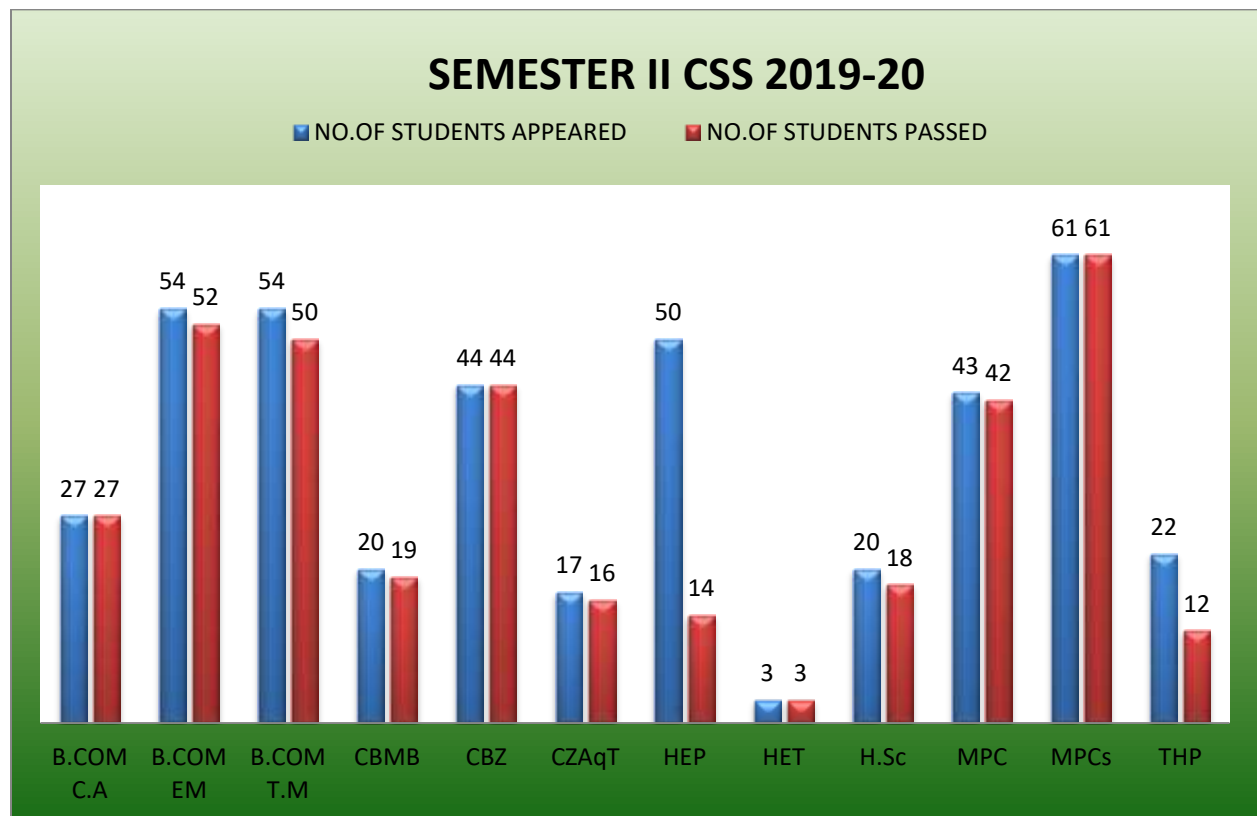

A.S.D.GOVERNMENT DEGREE COLLEGE FOR WOMEN AUTONOMOUS KAKINADA				
DEPARTMENT OF ENGLISH				
SEMESTER -II CSS 2019-20				
GROUP	NO.OF STUDENTS ENROLLED	NO.OF STUDENTS APPEARED	NO.OF STUDENTS PASSED	PASS %
B.COM C.A	27	27	27	100
B.COM EM	54	54	52	96.29
B.COM T.M	54	54	50	92.59
CBMB	20	20	19	95
CBZ	44	44	44	100
CZAqT	17	17	16	94.11
HEP	50	50	14	28
HET	3	3	3	100
H.Sc	20	20	18	90
MPC	43	43	42	97.67
MPCs	61	61	61	100
THP	22	22	12	54.5
TOTAL	415	415	358	86.27%