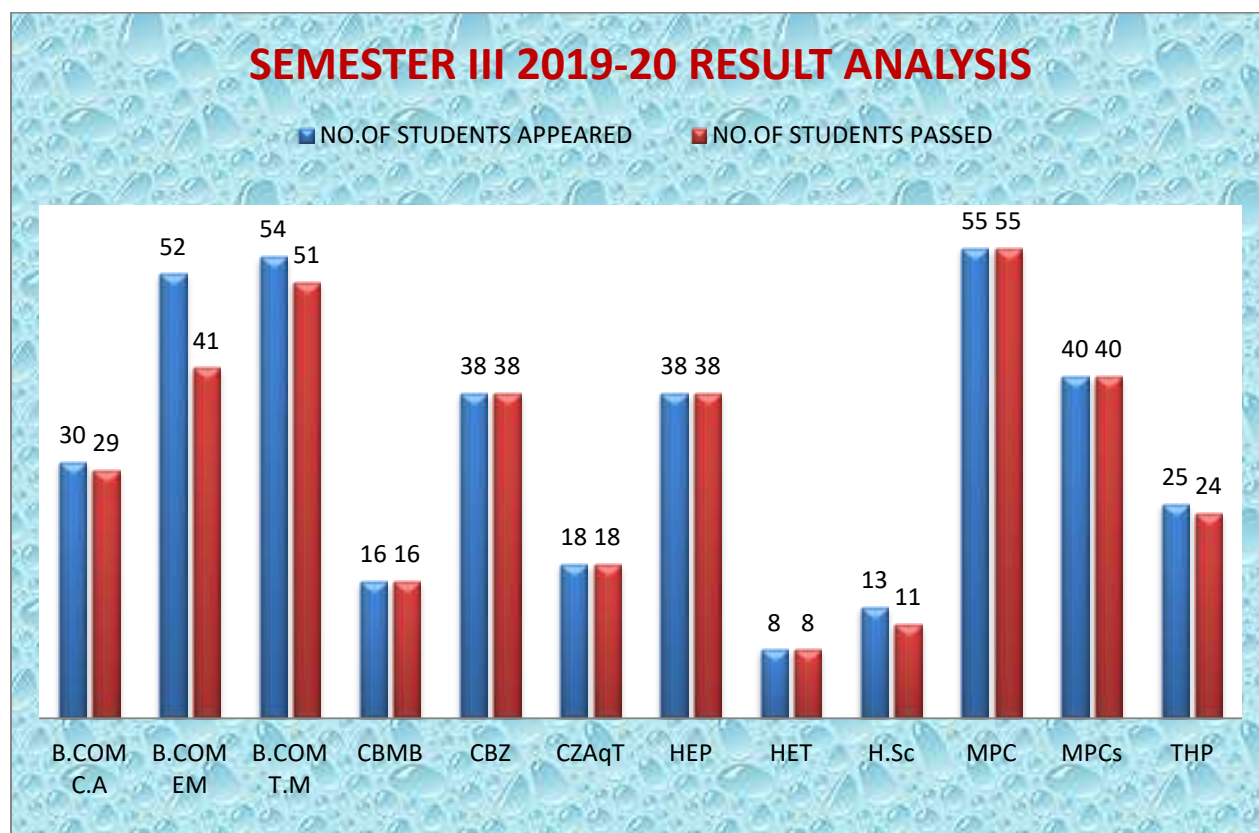

A.S.D.GOVERNMENT DEGREE COLLEGE FOR WOMEN AUTONOMOUS KAKINADA				
DEPARTMENT OF ENGLISH				
SEMESTER -III 2019-20				
GROUP	NO.OF STUDENTS ENROLLED	NO.OF STUDENTS APPEARED	NO.OF STUDENTS PASSED	PASS %
B.COM C.A	30	30	29	96.66
B.COM EM	52	52	41	78.84
B.COM T.M	54	54	51	94.44
CBMB	16	16	16	100
CBZ	38	38	38	100
CZAqT	18	18	18	100
HEP	38	38	38	100
HET	8	8	8	100
H.Sc	13	13	11	84.61
MPC	55	55	55	100
MPCs	40	40	40	100
THP	25	25	24	96
TOTAL	387	387	369	95.37%