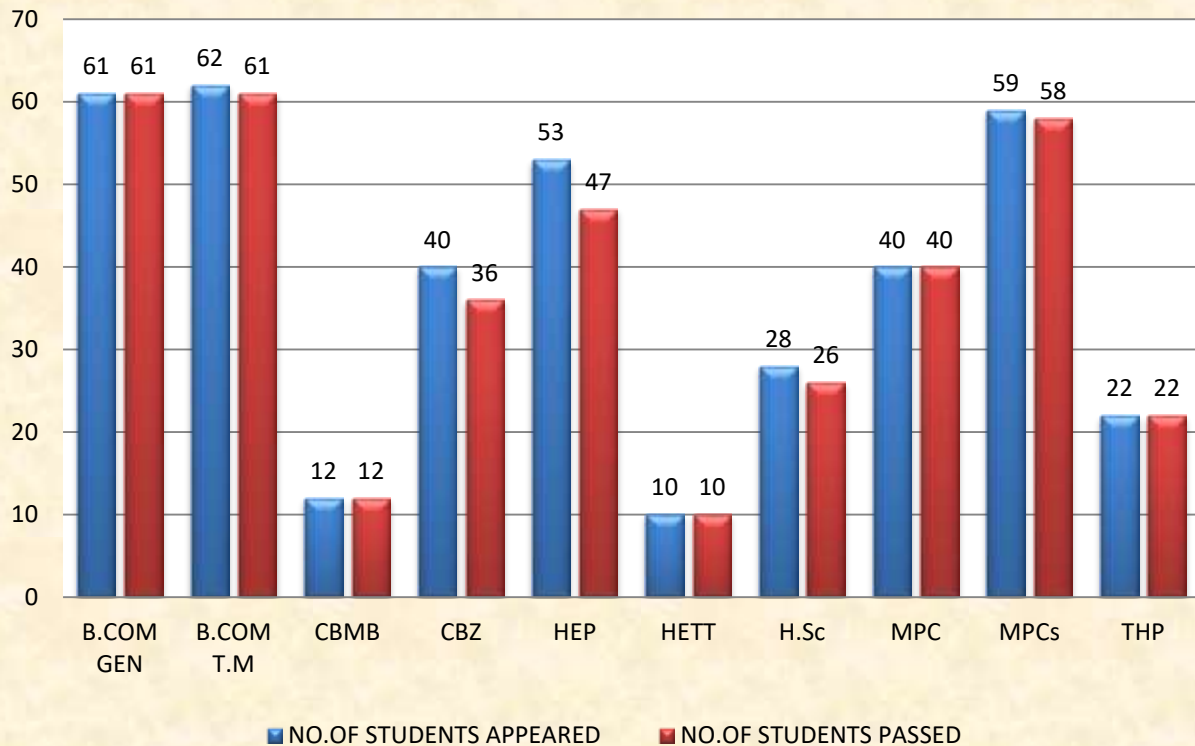

**A.S.D.GOVERNMENT DEGREE COLLEGE FOR WOMEN AUTONOMOUS
KAKINADA**

DEPARTMENT OF ENGLISH

SEMESTER -III CSS 2018-19

GROUP	NO.OF STUDENTS ENROLLED	NO.OF STUDENTS APPEARED	NO.OF STUDENTS PASSED	PASS %
B.COM GEN	61	61	61	100
B.COM T.M	62	62	61	98.38
CBMB	12	12	12	100
CBZ	40	40	36	90
HEP	53	53	47	88.67
HETT	10	10	10	100
H.Sc	28	28	26	92.85
MPC	40	40	40	100
MPCs	59	59	58	98.3
THP	22	22	22	100
TOTAL	387	387	373	96.38%

SEMESTER III CSS 2018-19