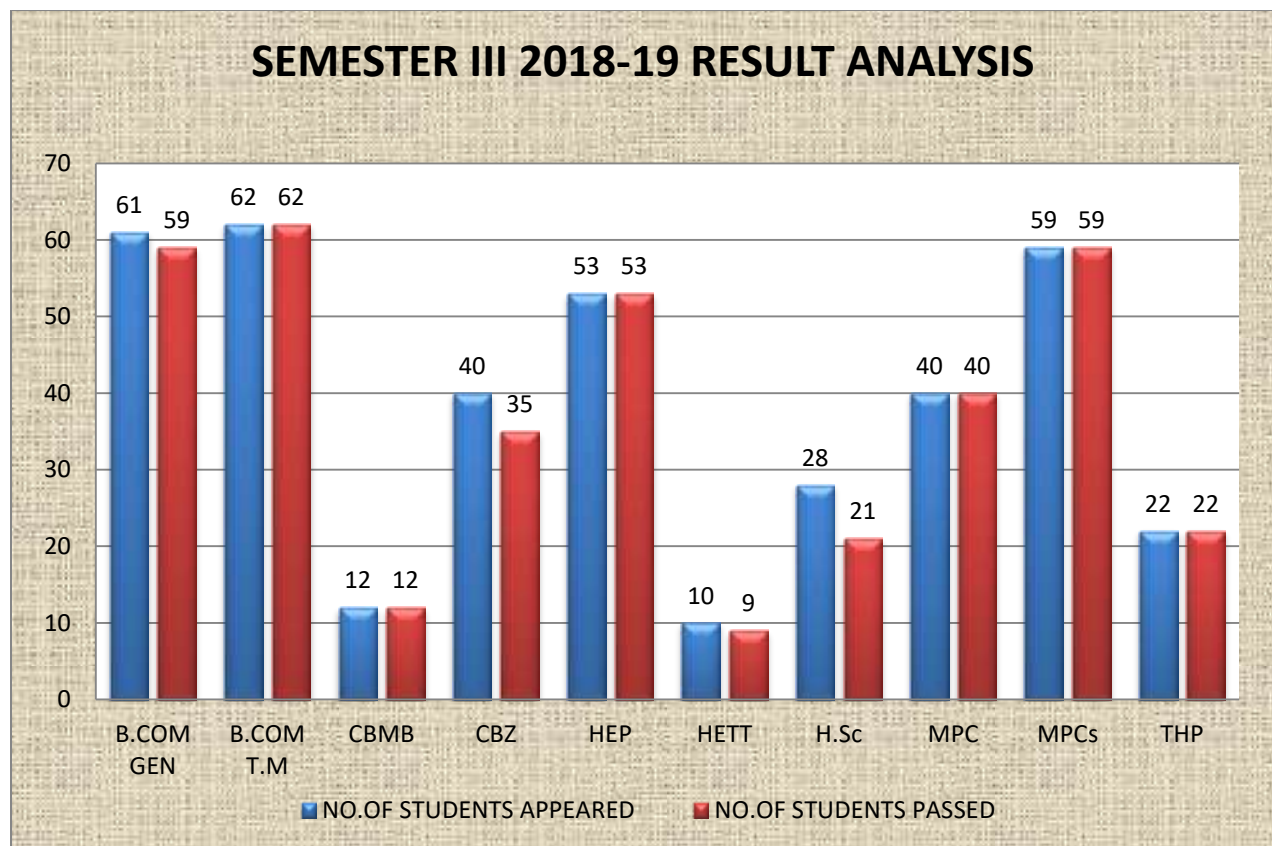

A.S.D.GOVERNMENT DEGREE COLLEGE FOR WOMEN AUTONOMOUS KAKINADA				
DEPARTMENT OF ENGLISH				
SEMESTER -III 2018-19				
GROUP	NO.OF STUDENTS ENROLLED	NO.OF STUDENTS APPEARED	NO.OF STUDENTS PASSED	PASS %
B.COM GEN	61	61	59	96.72
B.COM T.M	62	62	62	100
CBMB	12	12	12	100
CBZ	40	40	35	87.5
HEP	53	53	53	100
HETT	10	10	9	90
H.Sc	28	28	21	75
MPC	40	40	40	100
MPCs	59	59	59	100
THP	22	22	22	100
TOTAL	387	387	372	96.12%