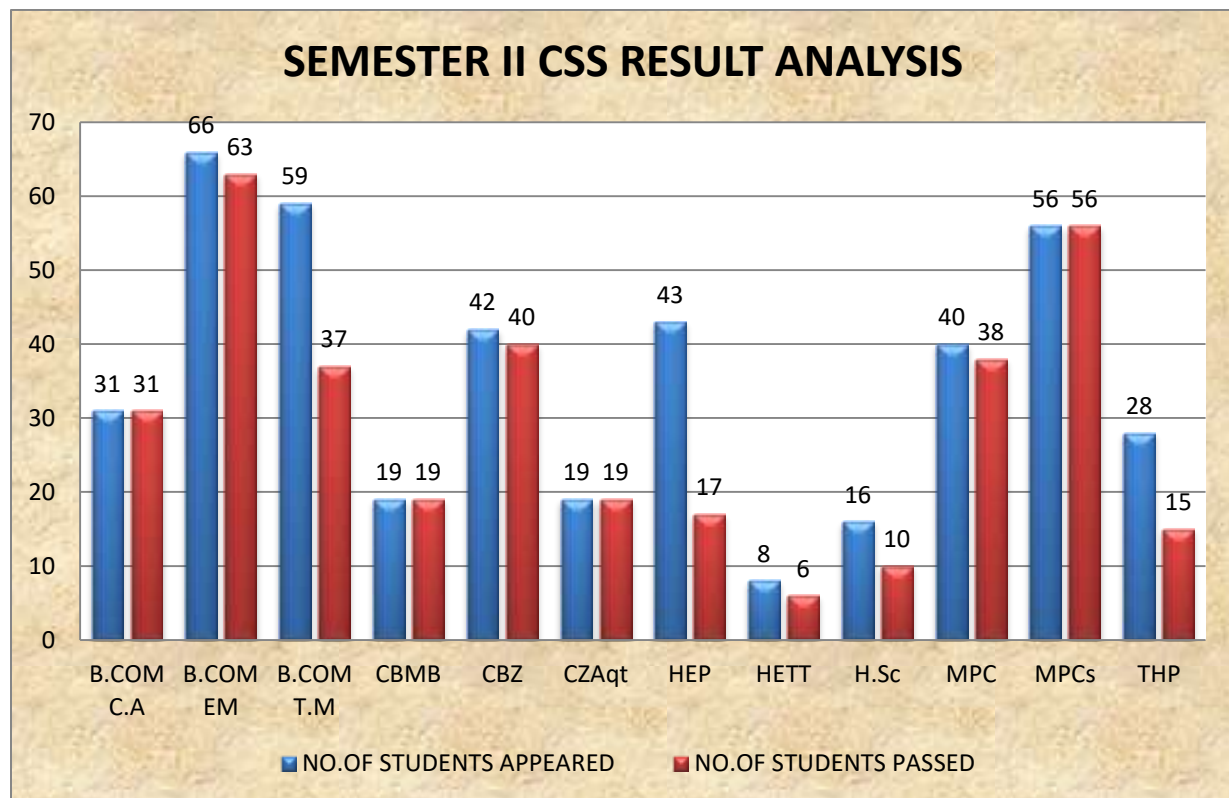

A.S.D.GOVERNMENT DEGREE COLLEGE FOR WOMEN AUTONOMOUS KAKINADA				
DEPARTMENT OF ENGLISH				
SEMESTER -II CSS 2018-19				
GROUP	NO.OF STUDENTS ENROLLED	NO.OF STUDENTS APPEARED	NO.OF STUDENTS PASSED	PASS %
B.COM C.A	31	31	31	100
B.COM EM	66	66	63	95.45
B.COM T.M	59	59	37	62.71
CBMB	19	19	19	100
CBZ	42	42	40	95.23
CZAqt	19	19	19	100
HEP	43	43	17	39
HETT	8	8	6	75
H.Sc	16	16	10	62.5
MPC	40	40	38	95
MPCs	56	56	56	100
THP	28	28	15	53.5
TOTAL	427	427	351	82.20%