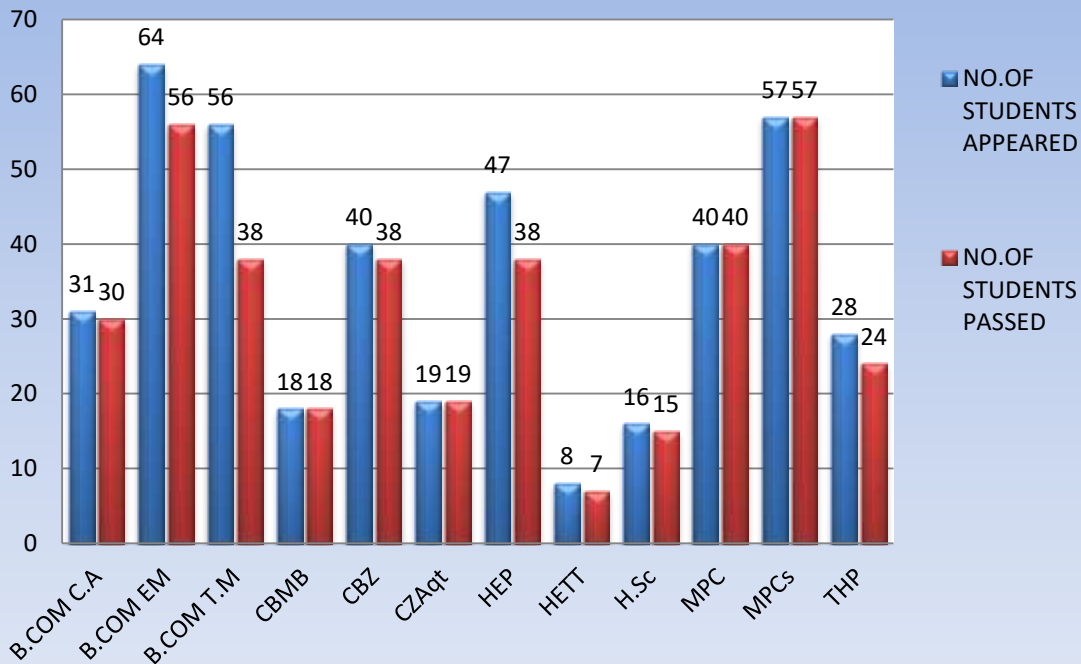

**A.S.D.GOVERNMENT DEGREE COLLEGE FOR WOMEN AUTONOMOUS
KAKINADA**

DEPARTMENT OF ENGLISH RESULT ANALYSIS

SEMESTER -I 2018-19

GROUP	NO.OF STUDENTS ENROLLED	NO.OF STUDENTS APPEARED	NO.OF STUDENTS PASSED	PASS %
B.COM C.A	31	31	30	96.7
B.COM EM	66	64	56	87.5
B.COM T.M	59	56	38	67.85
CBMB	19	18	18	100
CBZ	42	40	38	95
CZAqt	21	19	19	100
HEP	50	47	38	80.85
HETT	10	8	7	87.5
H.Sc	21	16	15	93.75
MPC	45	40	40	100
MPCs	60	57	57	100
THP	28	28	24	85.71
TOTAL	452	424	380	90%

2018-19 SEMESTER I RESULT ANALYSIS

**A.S.D.GOVERNMENT DEGREE COLLEGE FOR WOMEN AUTONOMOUS
KAKINADA**

DEPARTMENT OF ENGLISH

SEMESTER -II 2018-19

GROUP	NO.OF STUDENTS ENROLLED	NO.OF STUDENTS APPEARED	NO.OF STUDENTS PASSED	PASS %
B.COM C.A	31	31	31	100
B.COM EM	66	66	65	98.48
B.COM T.M	59	59	56	94.91
CBMB	19	19	19	100
CBZ	42	42	35	83.3
CZAqt	19	19	19	100
HEP	43	43	35	81.3
HETT	8	8	8	100
H.Sc	16	16	15	93.7
MPC	40	40	40	100
MPCs	56	56	56	100
THP	28	28	26	92.85
TOTAL	427	427	405	94.85%