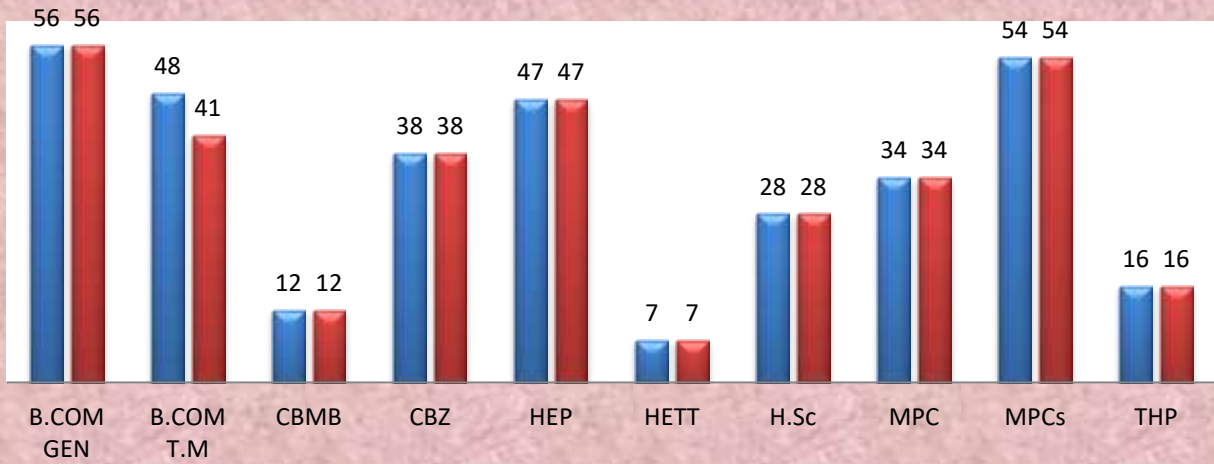

**A.S.D.GOVERNMENT DEGREE COLLEGE FOR WOMEN AUTONOMOUS
KAKINADA**

DEPARTMENT OF ENGLISH

SEMESTER -IV CSS 2018-19

GROUP	NO.OF STUDENTS ENROLLED	NO.OF STUDENTS APPEARED	NO.OF STUDENTS PASSED	PASS %
B.COM GEN	56	56	56	100
B.COM T.M	48	48	41	85.41
CBMB	12	12	12	100
CBZ	38	38	38	100
HEP	47	47	47	100
HETT	7	7	7	100
H.Sc	28	28	28	100
MPC	34	34	34	100
MPCs	54	54	54	100
THP	16	16	16	100
TOTAL	340	340	333	97.94%

SEMESTER IV CSS 2018-19

■ NO.OF STUDENTS APPEARED   ■ NO.OF STUDENTS PASSED

[Signature]

H. Sivarathala
PRINCIPAL
A.S.D. GOVT. DEGREE COLLEGE (W)
AUTONOMOUS
KAKINADA