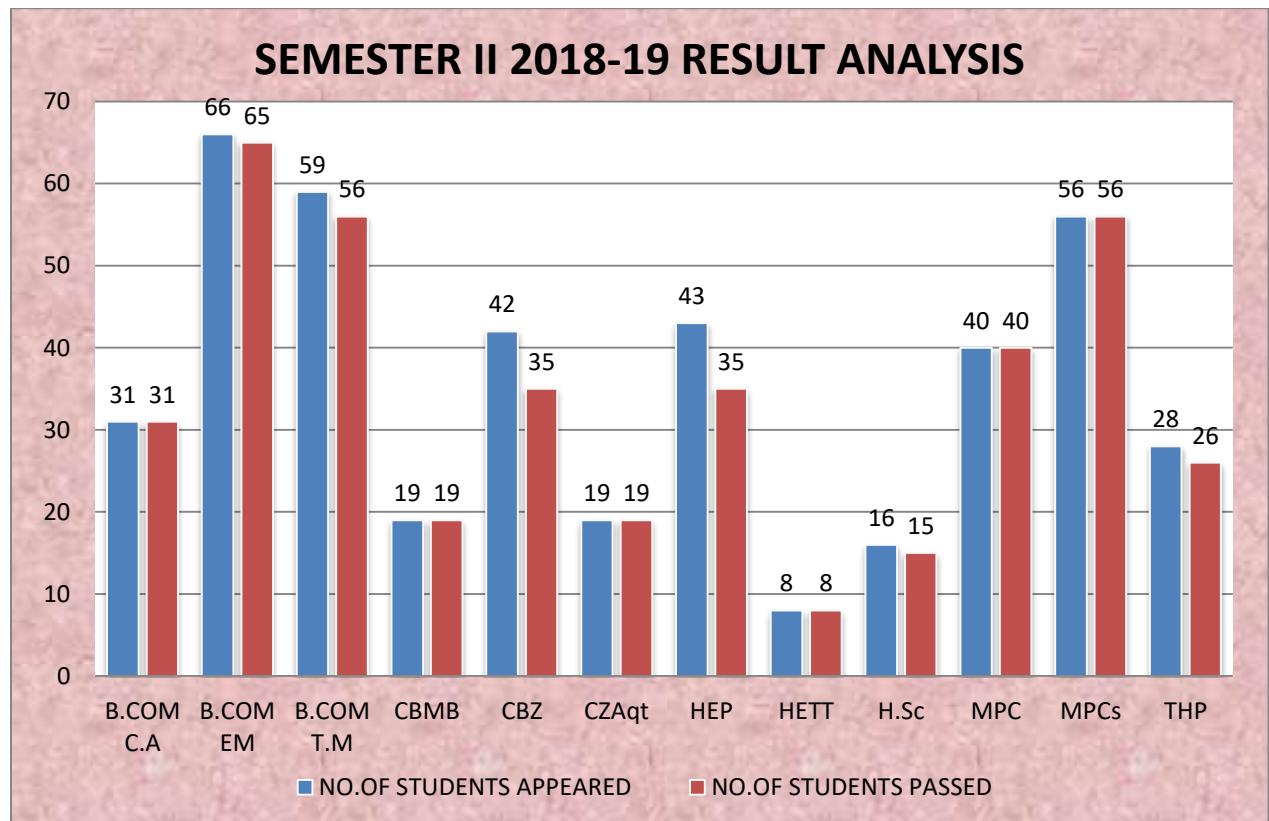

2018-19 SEMESTER I RESULT ANALYSIS

**A.S.D.GOVERNMENT DEGREE COLLEGE FOR WOMEN AUTONOMOUS
KAKINADA**

DEPARTMENT OF ENGLISH

SEMESTER -II 2018-19

GROUP	NO.OF STUDENTS ENROLLED	NO.OF STUDENTS APPEARED	NO.OF STUDENTS PASSED	PASS %
B.COM C.A	31	31	31	100
B.COM EM	66	66	65	98.48
B.COM T.M	59	59	56	94.91
CBMB	19	19	19	100
CBZ	42	42	35	83.3
CZAqt	19	19	19	100
HEP	43	43	35	81.3
HETT	8	8	8	100
H.Sc	16	16	15	93.7
MPC	40	40	40	100
MPCs	56	56	56	100
THP	28	28	26	92.85
TOTAL	427	427	405	94.85%