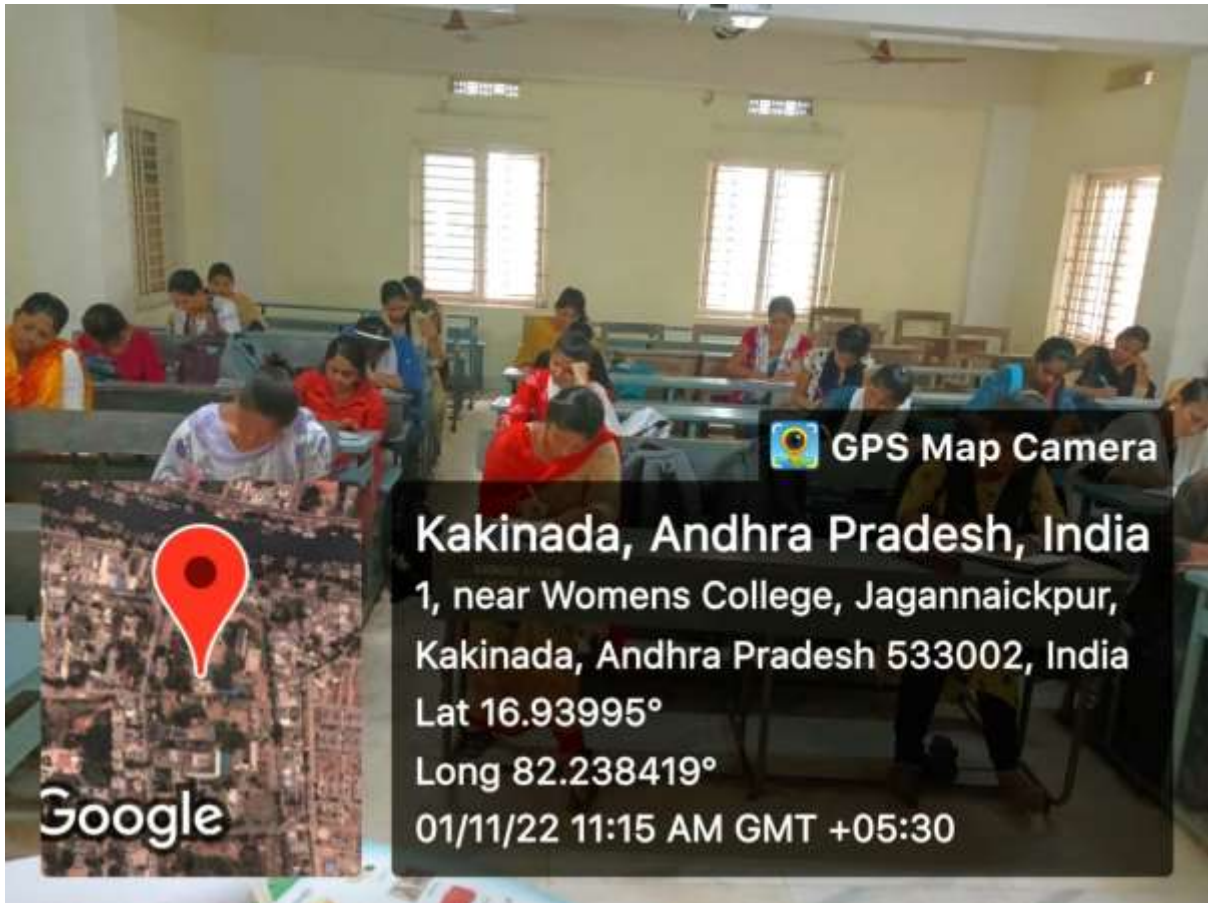

AS.D. Government Degree College for Women (A) Kakinada

Department of Sanskrit 2022-2023 Activities

S.No	Year	Date	Name of the activity	No. of students participated
	2021-22	4.03.22	seminar	40
	2021-22	25.03.22	Sanskrit story writing	60
	2021-22	31.03.22	Guest lecture	
	2021-22	13.07.2022	Vedavyasa jayanti	100
	2021-22	12.08.2022	Sanskrit day	30
	2021-22	14.08.2022	Guest lecture	100
	2021-22	6.11.2022	Sloka spardha	30
	2021-22	17.11.22	Literary activity	40

4.03.22 Department of Sanskrit conducted seminar activity topic:Mahabhratam-Bhagavad gita prasastryum.

25.03.22 Department of Sanskrit conducted literary activity Sanskrit story writing topic:hitopadesa-narayana pandita kathalu.

13.07.2022 Department of Sanskrit conducted literary competition on essay writing, elocution Sanskrit day .100students participated

 GPS Map Camera

Kakinada, Andhra Pradesh, India

1, near Womens College, Jagannaickpur,

Kakinada, Andhra Pradesh 533002, India

Lat 16.93995°

Long 82.238419°

01/11/22 11:15 AM GMT +05:30

Google

6.11.2022 Department of sanskrit conducted sloka spardha literary activity ,participated 40 students participated.chanting slokas help improve concentration and memory.