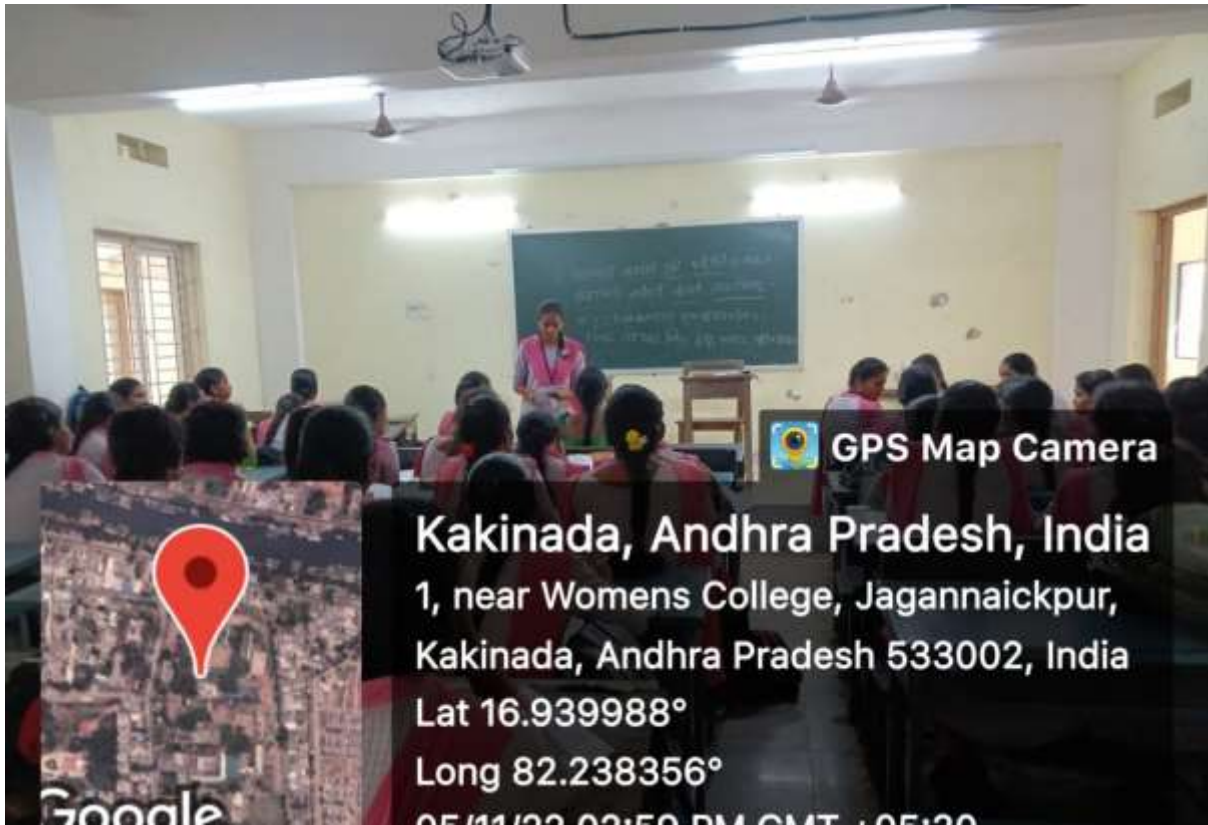

AS.D. Government Degree College for Women (A) Kakinada

Department of Sanskrit 2022-2023 Activities

S.No	Year	Date	Name of the activity	No. of students participated
	2021-22	4.03.22	seminar	40
	2021-22	25.03.22	Sanskrit story writing	60
	2021-22	31.03.22	Guest lecture	
	2021-22	13.07.2022	Vedavyasa jayanti	100
	2021-22	12.08.2022	Sanskrit day	30
	2021-22	14.08.2022	Guest lecture	100
	2021-22	6.11.2022	Sloka spardha	30
	2021-22	17.11.22	Literary activity	40

4.03.22 Department of Sanskrit conducted seminar activity topic:Mahabhratam-Bhagavad gita prasastryum.

25.03.22 Department of Sanskrit conducted literary activity Sanskrit story writing topic:hitopadesa-narayana pandita kathalu.

Kakinada, Andhra Pradesh 533002, India

Lat 16.93995°

Long 82.238419°

01/11/22 11:15 AM GMT +05:30

Google

6.11.2022 Department of sanskrit conducted sloka spardha literary activity ,participated 40 students participated.chanting slokas help improve concentration and memory.