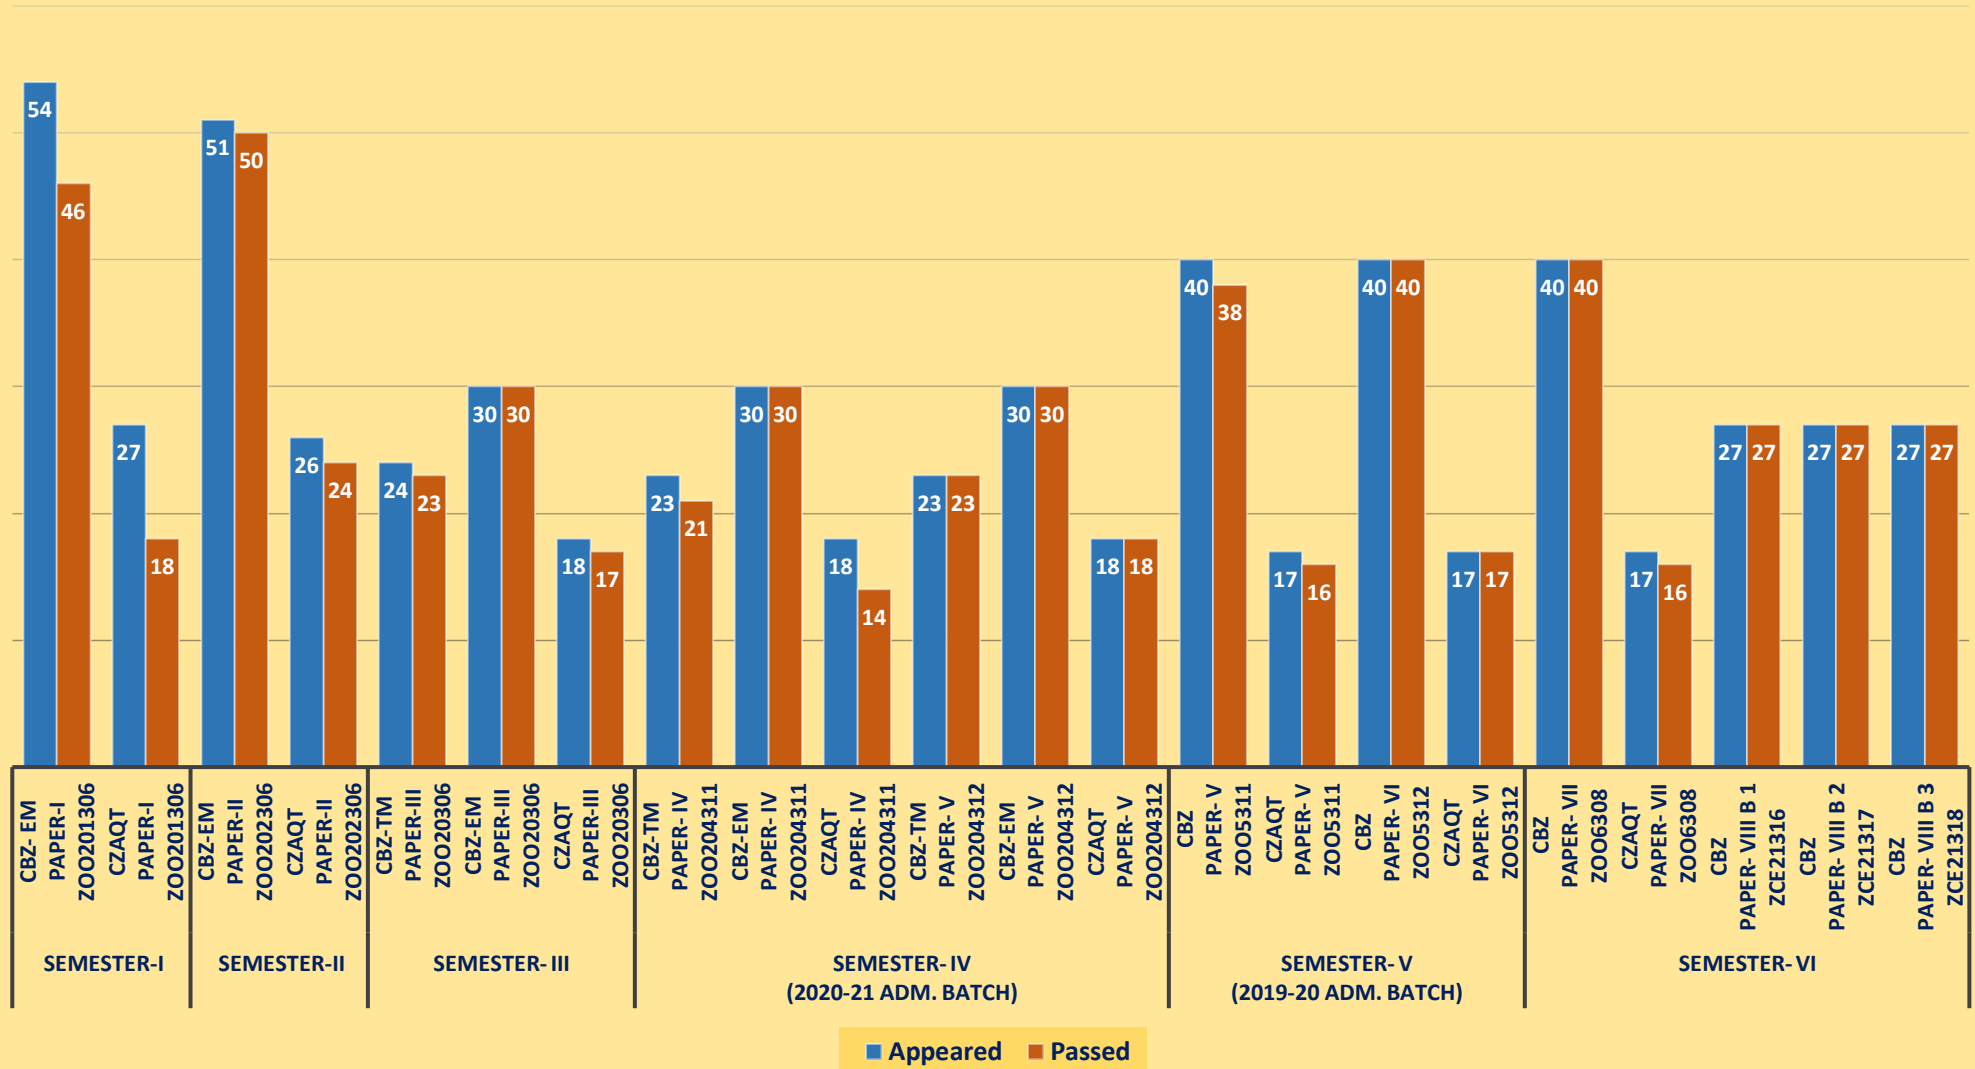

A.S.D. GOVERNMENT DEGREE COLLEGE FOR WOMEN (A), KAKINADA

ZOOLOGY RESULT ANALYSIS 2021-2022

■ Appeared ■ Passed