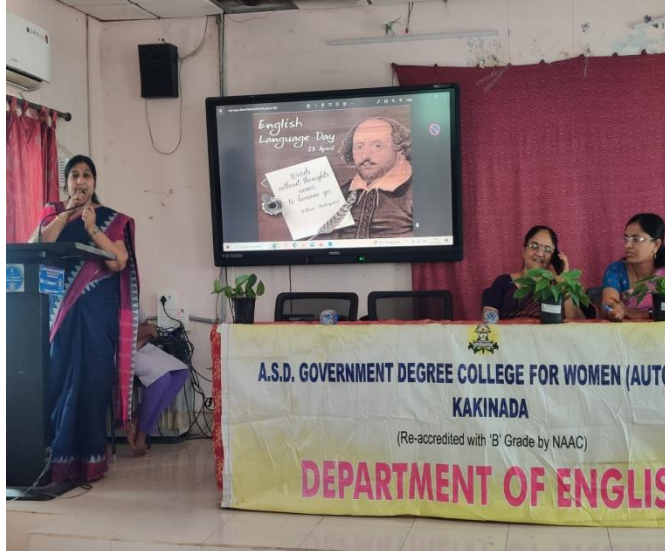

English Language Day 23-04-2024

Date	23-04-2024
Conducted through (DRC/JKC/ELF/NSS Departments etc.)	Department of English
Nature of Activity (Seminar /Work shop/Extent lecture etc.)	Extra - Curricular Activity
Title of the Activity	English Language Day Celebrations
Name of the Department/Committee	Department of English
Details of resources persons(Name, Designation etc.,)	Principal, A.S.D Government Degree College for Women Autonomous Kakinada
No. of. Students Participated	120
Brief Report on the Activity	On the occasion of the English Language Day, on April 23, 2024 the department of English A.S.D Government Degree College Autonomous, Kakinada celebrated this eventful day to entertain and inform students about the history, culture and achievements associated with English Language. The 'Bard of Avon', William Shakespeare's birthday and death day falls on April 23. He is regarded as one of the greatest writers, poet and dramatist, who left an indelible impact on English language with his insurmountable contribution to the field of literature, playing the key role in popularizing the language.
Name of the Lecturers who planned & conducted the Activity	Dr.P.Sanjotha Dr.P.Santhi & Ms. B.N.Prathyusha
Signature of the dept.in charge /Convener of The Committee	 Dr.P.Sanjotha Lecturer in Charge
Signature of the Principal	 PRINCIPAL A.S.D.GOV.T.DEGREE COLLEGE (W) AUTONOMOUS KAKINADA

23rd April 2024

*"It is not in the stars
to hold our destiny
but in ourselves"*

**Language Literary
activities for Students**

On 23rd April

**Venue-Seminar Hall
Time-11:00am**

**Dr.P.Sanjotha
HOD Department of English
Dr.P.Santhi & Ms.B.N Prathyusha**

William Shakespeare

*English playwright, Poet
and actor*

**Dr.V.AnanthaLakshmi
Principal**

Sanjatha

V. Anantha Lakshmi
PRINCIPAL
A.S.D.GOV'T.DEGREE COLLEGE (W)
AUTONOMOUS
KAKINADA

Principal, Dr.V.Anthalakshmi & Dr. P.Sanjotha, HoD of English addressing the gathering