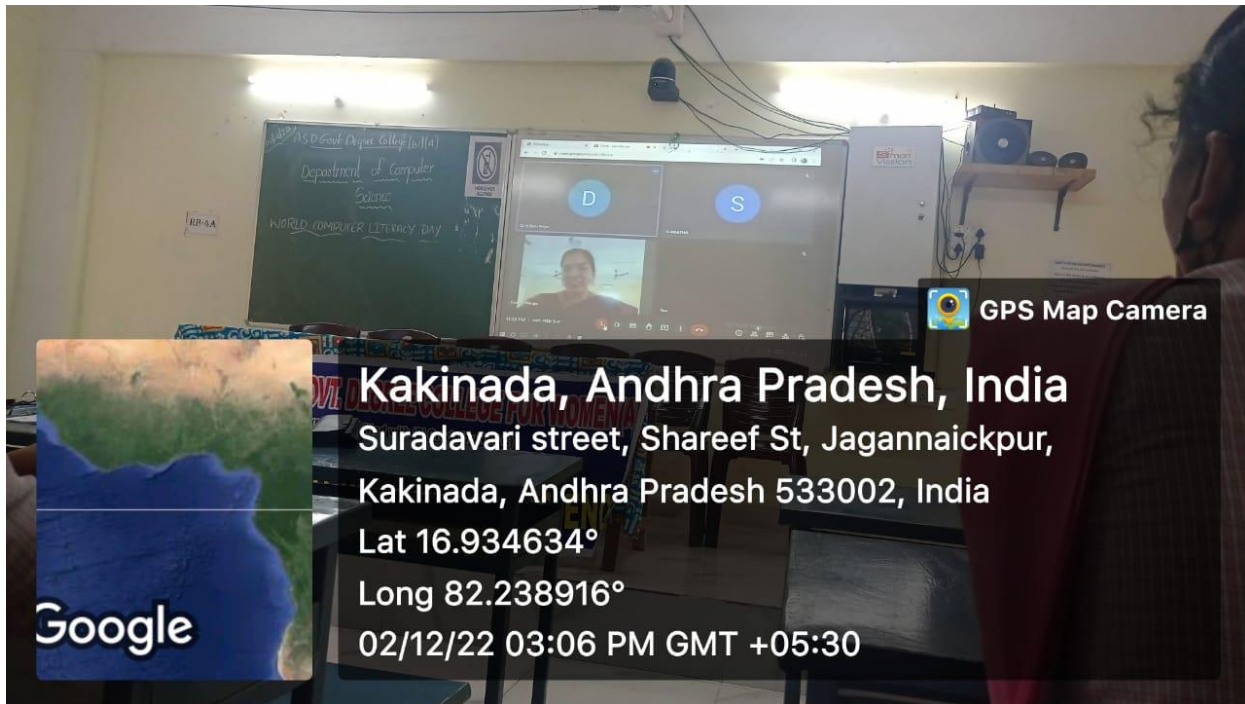

S.NO.	REGD.NO.	NAME OF THE STUDENT	CLASS
31.	2132032	TEKUMUDI SUNITHA	II BSC (MPCS)
32.	2132033	TIRIDI SARITHA	II BSC (MPCS)
33.	2132034	VAIDADI ARUNA	II BSC (MPCS)
34.	2132035	VELUGUBANTLA NANDINI	II BSC (MPCS)
35.	2132037	ANUSURI DEVI	II BSC (MPCS)
36.	2132038	CHINTHA SURYA BHAVANI	II BSC (MPCS)
37.	2132039	CHOWDALLA SRI LAKSHMI	II BSC (MPCS)
38.	2132040	DONGADA SINGARALAKSHMI	II BSC (MPCS)
39.	2132041	DUMMU SANTHI KUMARI	II BSC (MPCS)
40.	2132042	GODUGU ANUHYA	II BSC (MPCS)
41.	2132043	JATHULA DIVYA NAGA LAKSHMI	II BSC (MPCS)
42.	2132045	KADUPU APARNA	II BSC (MPCS)
43.	2132047	MALLARAPU SAILU	II BSC (MPCS)
44.	2132048	MANDAPALLI MADHURI LATHA	II BSC (MPCS)
45.	2132049	NALLALA NAGA DURGA	II BSC (MPCS)
46.	2132050	PALIVELA SAILAJA	II BSC (MPCS)
47.	2132051	PALLA SANTHI	II BSC (MPCS)
48.	2132052	PANCHADA LAKSHMI KANTHA	II BSC (MPCS)
49.	2132053	PARUPALLI KUSUMASRI	II BSC (MPCS)
50.	2132054	PATTEM VARA LAKSHMI	II BSC (MPCS)
51.	2132055	PERLA INDU	II BSC (MPCS)
52.	2132056	POSUPOYINA DIVYA	II BSC (MPCS)
53.	2132057	PRATHIPATI LAKSHMI SOWJANYA	II BSC (MPCS)
54.	2132058	PULUGU PREMA JYOTHI	II BSC (MPCS)
55.	2132059	REKADI MANI	II BSC (MPCS)
56.	2132060	SETTI ASHA DEVI	II BSC (MPCS)

Resource Person **Dr.K.Devi Priya** explaining Machine Learning Applications Virtually through Google Meet

Students attended the Guest Lecture on “Machine Learning Applications” in RB-4